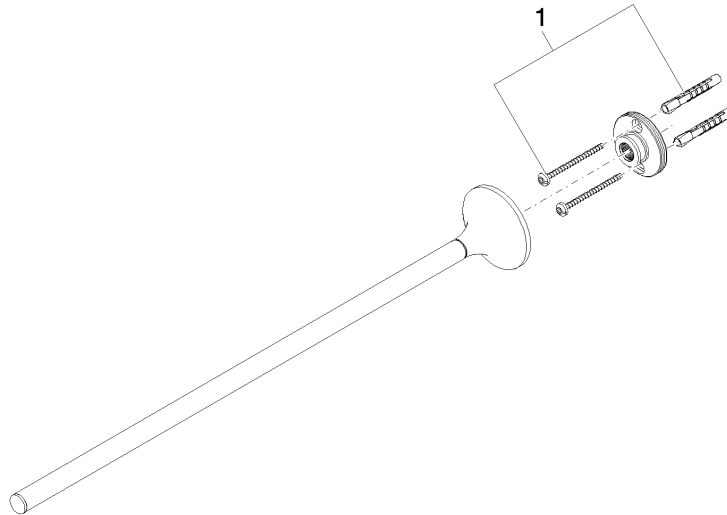

83 211 809

- rosette Ø 60 mm
- 452mm projection

	Brushed Bronze	83 211 809-42
	Chrome	83 211 809-00
	Brushed Platinum	83 211 809-06
	Platinum	83 211 809-08
	Dark Chrome	83 211 809-19
	Brushed Durabronze (23kt Gold)	83 211 809-28
	Brushed Champagne (22kt Gold)	83 211 809-46
	Champagne (22kt Gold)	83 211 809-47
	Brushed Dark Platinum	83 211 809-99

83 211 809

mm [inches]

83 211 809

Product version from 8/29/2019

Parts for other
finishes can be found
here: [Chrome](#)

83 211 809

Spare parts list

Product version from 8/29/2019