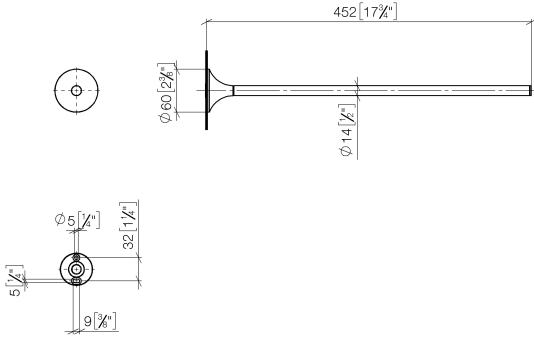

83 211 809

- rosette Ø 60 mm
- 452mm projection

	Brushed Bronze	83 211 809-42
	Chrome	83 211 809-00
	Brushed Platinum	83 211 809-06
	Platinum	83 211 809-08
	Dark Chrome	83 211 809-19
	Brushed Durabronze (23kt Gold)	83 211 809-28
	Brushed Champagne (22kt Gold)	83 211 809-46
	Champagne (22kt Gold)	83 211 809-47
	Brushed Dark Platinum	83 211 809-99

83 211 809

mm [inches]

83 211 809

Product version from 8/29/2019

Parts for other
finishes can be found
here: [Chrome](#)

83 211 809

Spare parts list

Product version from 8/29/2019