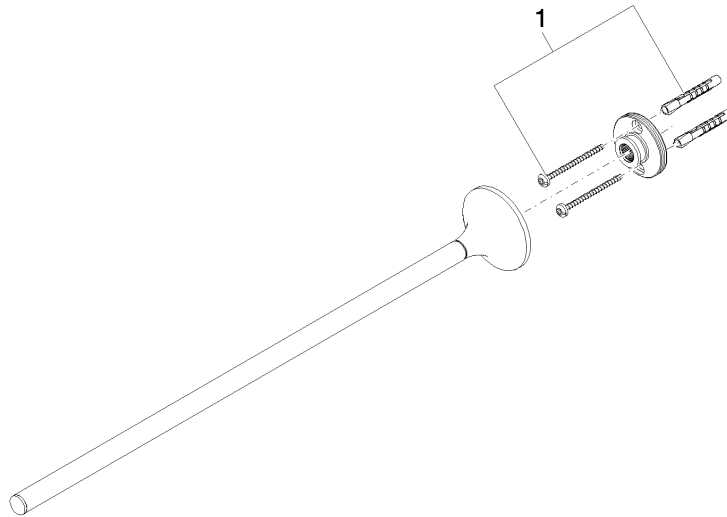

VAIA Towel bar 1-piece non-swivel - Brushed Dark Platinum

VAIA

83 211 809

- rosette Ø 60 mm
- 452mm projection

|   |                                |               |
|---|--------------------------------|---------------|
|   | Brushed Dark Platinum          | 83 211 809-99 |
|   | Chrome                         | 83 211 809-00 |
|   | Brushed Platinum               | 83 211 809-06 |
|   | Platinum                       | 83 211 809-08 |
|   | Dark Chrome                    | 83 211 809-19 |
|   | Brushed Durabronze (23kt Gold) | 83 211 809-28 |
|   | Brushed Bronze                 | 83 211 809-42 |
|   | Brushed Champagne (22kt Gold)  | 83 211 809-46 |
|  | Champagne (22kt Gold)          | 83 211 809-47 |

# VAIA Towel bar 1-piece non-swivel - Brushed Dark Platinum

VAIA

83 211 809

mm [inches]

# VAIA Towel bar 1-piece non-swivel - Brushed Dark Platinum

VAIA

83 211 809

Product version from 3/13/2017 to 8/29/2019

## Product version from 8/29/2019

Parts for other finishes can be found here: [Chrome](#)

VAIA Towel bar 1-piece non-swivel - Brushed Dark Platinum

VAIA

83 211 809

Spare parts list

Product version from 3/13/2017 to 8/29/2019