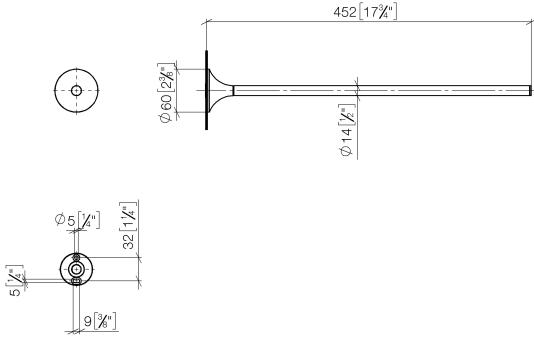

VAIA Towel bar 1-piece non-swivel - Brushed Dark Platinum

VAIA

83 211 809

- rosette Ø 60 mm
- 452mm projection

|   |                                |               |
|---|--------------------------------|---------------|
|   | Brushed Dark Platinum          | 83 211 809-99 |
|   | Chrome                         | 83 211 809-00 |
|   | Brushed Platinum               | 83 211 809-06 |
|   | Platinum                       | 83 211 809-08 |
|   | Dark Chrome                    | 83 211 809-19 |
|   | Brushed Durabronze (23kt Gold) | 83 211 809-28 |
|   | Brushed Bronze                 | 83 211 809-42 |
|   | Brushed Champagne (22kt Gold)  | 83 211 809-46 |
|  | Champagne (22kt Gold)          | 83 211 809-47 |

# VAIA Towel bar 1-piece non-swivel - Brushed Dark Platinum

VAIA

83 211 809

mm [inches]

# VAIA Towel bar 1-piece non-swivel - Brushed Dark Platinum

VAIA

83 211 809

Product version from 3/13/2017 to 8/29/2019