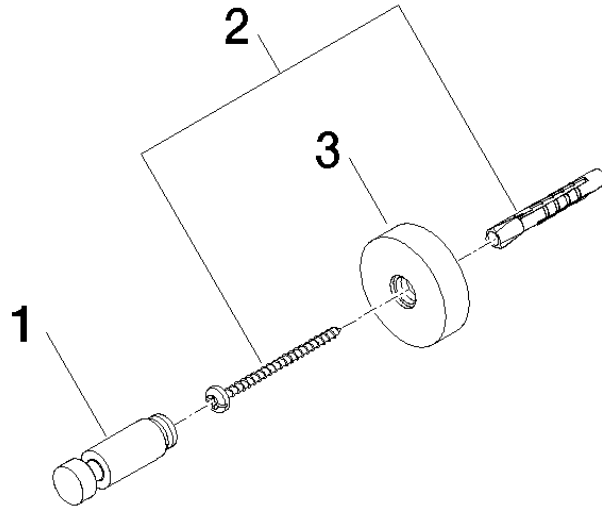

83 251 979

- rosette Ø 40 mm
- 50mm projection

Fits ELIO, ENO, MEM, META SQUARE, SYNC, TARA and TARA ULTRA

Fits: ELIO, MEM, TARA, ENO, SYNC, TARA ULTRA, META SQUARE

	Chrome	83 251 979-00
	Brushed Platinum	83 251 979-06
	Dark Chrome	83 251 979-19
	Brushed Durabronze (23kt Gold)	83 251 979-28
	Matte Black	83 251 979-33
	Brushed Champagne (22kt Gold)	83 251 979-46
	Champagne (22kt Gold)	83 251 979-47
	Brushed Chrome	83 251 979-93
	Brushed Dark Platinum	83 251 979-99

83 251 979

mm [inches]

83 251 979

Product version from 7/1/2023

Parts for other
finishes can be found
here: Brushed
Platinum

Hooks - Chrome

ELIO

83 251 979

Spare parts list

Product version from 7/1/2023

No.	Item Number	Name	Quantity used	Delivery time
	08 18 60 518-00	hook	3	10