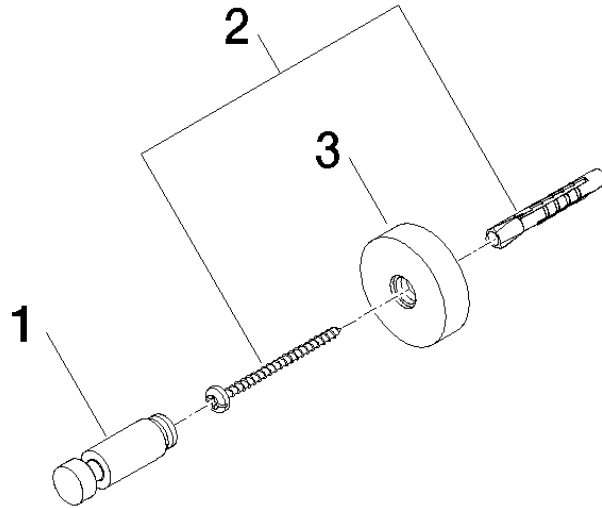

83 251 979

mm [inches]

83 251 979

Product version from 7/1/2023

Parts for other
finishes can be found
here: [Chrome](#)

Hooks - Brushed Champagne (22kt Gold)

ELIO

83 251 979