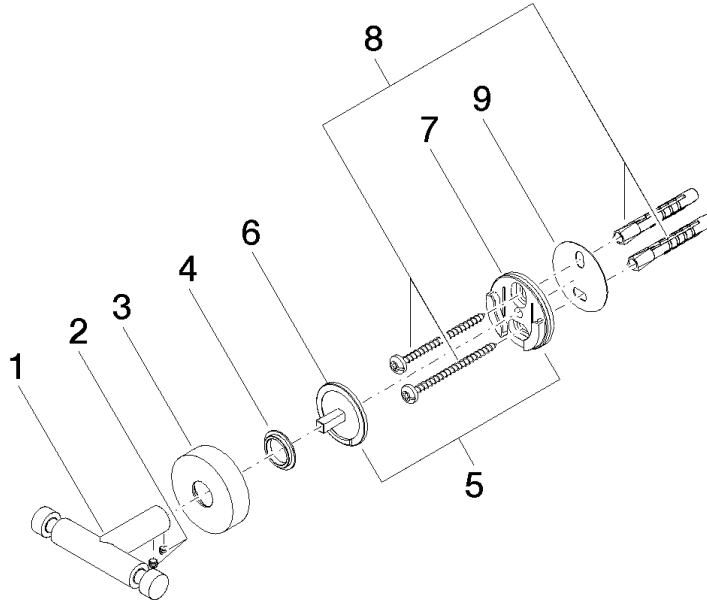

**Hooks in two parts - Brushed Champagne (22kt Gold)**

ELIO

83 256 979

- width 80mm
- rosette Ø 40 mm
- 55mm projection

Fits ELIO, ENO, MEM, META SQUARE, SYNC and TARA ULTRA

Fits: ELIO, MEM, TARA, ENO, SYNC, TARA ULTRA, META SQUARE

83 256 979

mm [inches]

83 256 979

**Product version from 11/1/2004**

Parts for other  
finishes can be found  
here: [Chrome](#)