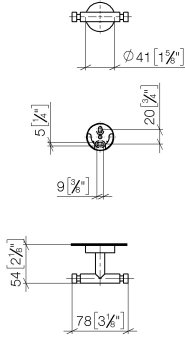

**Hooks in two parts - Brushed Champagne (22kt Gold)**

ELIO

83 256 979

- width 80mm
- rosette Ø 40 mm
- 55mm projection

Fits ELIO, ENO, MEM, META SQUARE, SYNC and TARA ULTRA

Fits: ELIO, MEM, TARA, ENO, SYNC, TARA ULTRA, META SQUARE

83 256 979

mm [inches]

83 256 979

**Product version from 11/1/2004**

Parts for other  
finishes can be found  
here: [Chrome](#)

#### Product version from 11/1/2004

No.	Item Number	Name	Quantity used	Delivery time
	05 18 60 519 01-46	hook	9	30