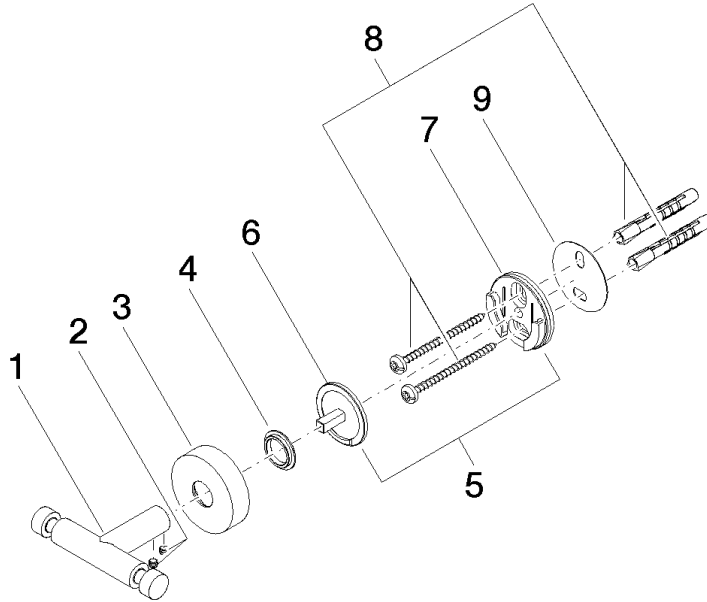

Hooks in two parts - Champagne (22kt Gold)

ELIO

83 256 979

- width 80mm
- rosette Ø 40 mm
- 55mm projection

Fits ELIO, ENO, MEM, META SQUARE, SYNC and TARA ULTRA

Fits: ELIO, MEM, TARA, ENO, SYNC, TARA ULTRA, META SQUARE

83 256 979

mm [inches]

83 256 979

Product version from 11/1/2004

Parts for other finishes can be found here: [Chrome](#)

Hooks in two parts - Champagne (22kt Gold)

ELIO

83 256 979

Spare parts list

Product version from 11/1/2004

No.	Item Number	Name	Quantity used	Delivery time
	05 18 60 519 01-47	hook	9	30