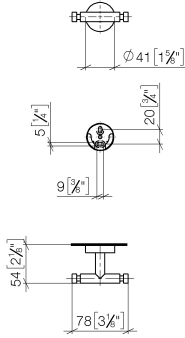

Hooks in two parts - Champagne (22kt Gold)

ELIO

83 256 979

- width 80mm
- rosette Ø 40 mm
- 55mm projection

Fits ELIO, ENO, MEM, META SQUARE, SYNC and TARA ULTRA

Fits: ELIO, MEM, TARA, ENO, SYNC, TARA ULTRA, META SQUARE

83 256 979

mm [inches]

83 256 979

Product version from 11/1/2004

Parts for other finishes can be found here: [Chrome](#)

Hooks in two parts - Champagne (22kt Gold)

ELIO

83 256 979

Spare parts list

Product version from 11/1/2004

No.	Item Number	Name	Quantity used	Delivery time
	05 18 60 519 01-47	hook	9	30