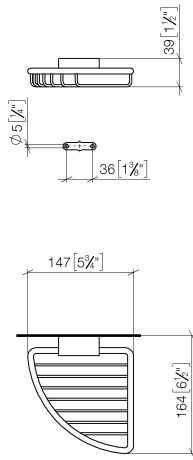

Corner soap basket - Dark Chrome

IMO

83 281 530

- width 150mm
- height 40 mm
- 165mm projection

Fits: IMO, LULU, MADISON, MEM, TARA,
CL.1, LISSÉ, VAIA, META, CYO

	Dark Chrome	83 281 530-19
	Chrome	83 281 530-00
	Brushed Platinum	83 281 530-06
	Platinum	83 281 530-08
	Durabress (23kt Gold)	83 281 530-09
	Light Gold	83 281 530-26
	Brushed Light Gold	83 281 530-27
	Brushed Durabress (23kt Gold)	83 281 530-28
	Matte Black	83 281 530-33
	Brushed Bronze	83 281 530-42
	Brushed Champagne (22kt Gold)	83 281 530-46
	Champagne (22kt Gold)	83 281 530-47
	Brushed Chrome	83 281 530-93
	Brushed Dark Platinum	83 281 530-99

83 281 530

mm [inches]

83 281 530

Parts for other
finishes can be found
here: [Chrome](#)