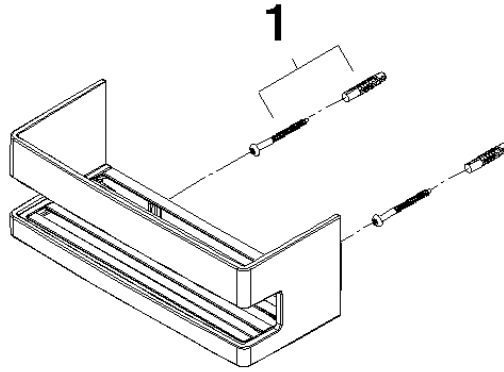

Shower basket for wall mounting - Chrome

83 290 832

- width 225mm
- Height: 89 mm
- Projection: 92 mm

Chrome

83 290 832-00

Soft Black

83 290 832-69

Shower basket for wall mounting - Chrome

83 290 832

mm [inches]

Shower basket for wall mounting - Chrome

83 290 832

Parts for other
finishes can be found
here: [Soft Black](#)

Spare parts list

No.	Item Number	Name	Quantity used	Delivery time
1	05 30 31 025 00 90	fixing set	1	2