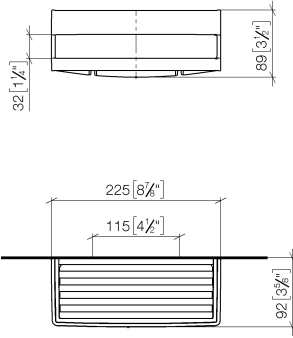

Shower basket for wall mounting - Chrome

83 290 832

- width 225mm
- Height: 89 mm
- Projection: 92 mm

Chrome

83 290 832-00

Soft Black

83 290 832-69

Shower basket for wall mounting - Chrome

83 290 832

mm [inches]

Shower basket for wall mounting - Chrome

83 290 832

Parts for other
finishes can be found
here: [Soft Black](#)

Spare parts list

No.	Item Number	Name	Quantity used	Delivery time
1	05 30 31 025 00 90	fixing set	1	2