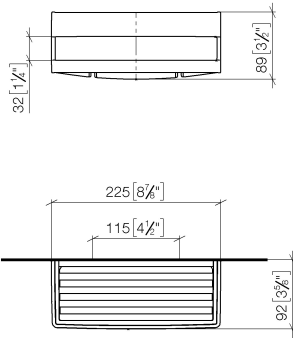

Shower basket for wall mounting - Soft Black

83 290 832

- width 225mm
- Height: 89 mm
- Projection: 92 mm

	Soft Black	83 290 832-69
	Chrome	83 290 832-00

Shower basket for wall mounting - Soft Black

83 290 832

mm [inches]

Shower basket for wall mounting - Soft Black

83 290 832

Parts for other
finishes can be found
here: [Chrome](#)

Spare parts list

No.	Item Number	Name	Quantity used	Delivery time
1	05 30 31 025 00 90	fixing set	1	2