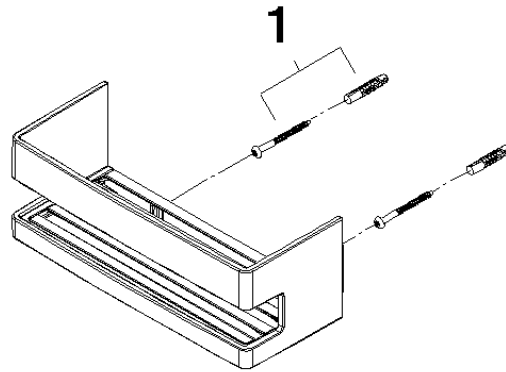

Shower basket for wall mounting - Soft Black

83 290 832

- width 225mm
- Height: 89 mm
- Projection: 92 mm

	Soft Black	83 290 832-69
	Chrome	83 290 832-00

Shower basket for wall mounting - Soft Black

83 290 832

mm [inches]

Shower basket for wall mounting - Soft Black

83 290 832

Parts for other
finishes can be found
here: [Chrome](#)

Spare parts list

No.	Item Number	Name	Quantity used	Delivery time
1	05 30 31 025 00 90	fixing set	1	2