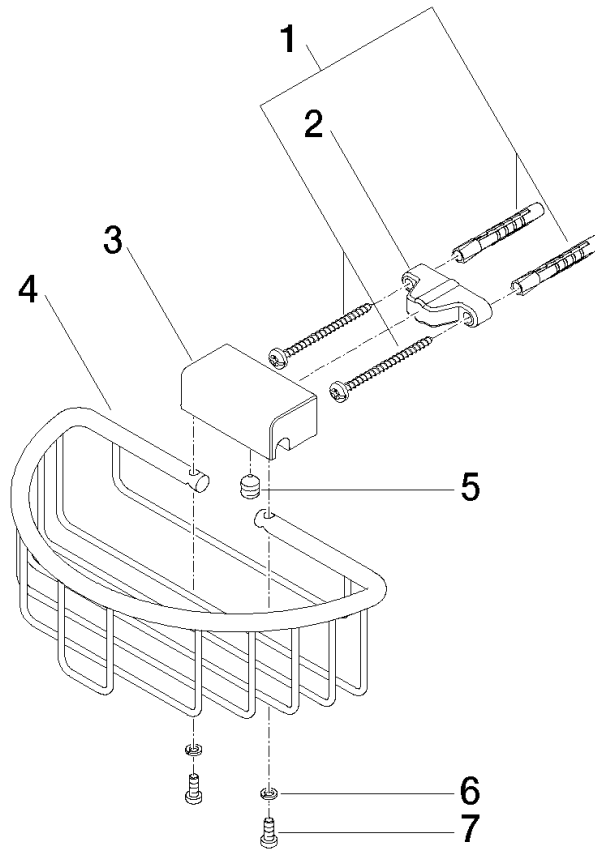

Shower basket for wall mounting - Chrome

MADISON

83 290 970

- width 200mm
- height 70 mm
- 115mm projection

Fits: MADISON, MEM, TARA, CL.1, LISSÉ,
VAIA, META, CYO

| | | |
|---|-------------------------------|---------------|
|  | Chrome | 83 290 970-00 |
|  | Brushed Platinum | 83 290 970-06 |
|  | Platinum | 83 290 970-08 |
|  | Durabress (23kt Gold) | 83 290 970-09 |
|  | Dark Chrome | 83 290 970-19 |
|  | Light Gold | 83 290 970-26 |
|  | Brushed Light Gold | 83 290 970-27 |
|  | Brushed Durabress (23kt Gold) | 83 290 970-28 |
|  | Matte Black | 83 290 970-33 |
|  | Brushed Bronze | 83 290 970-42 |
|  | Brushed Champagne (22kt Gold) | 83 290 970-46 |
|  | Champagne (22kt Gold) | 83 290 970-47 |
|  | Brushed Chrome | 83 290 970-93 |
|  | Brushed Dark Platinum | 83 290 970-99 |

83 290 970

mm [inches]

83 290 970

Parts for other finishes can be found here: Brushed Platinum

Spare parts list

| No. | Item Number | Name | Quantity used | Delivery time |
|-----|--------------------|------------|---------------|---------------|
| 1 | 05 30 31 025 00 90 | fixing set | 1 | 2 |
| 2 | 09 17 20 030 90 | holder | 1 | 2 |
| 3 | 08 17 30 501-00 | holder | 1 | 10 |
| 4 | 08 18 90 907-00 | basket | 1 | 10 |
| 5 | 09 31 11 002 90 | pin | 1 | 2 |
| 6 | 90 30 11 029 00 90 | disc | 2 | 2 |
| 7 | 09 30 30 054 90 | screw | 2 | 2 |