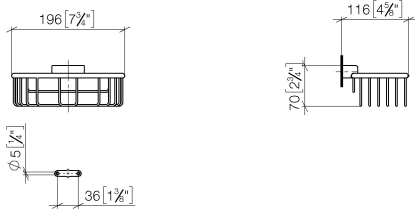

Shower basket for wall mounting - Chrome

MADISON

83 290 970

- width 200mm
- height 70 mm
- 115mm projection

Fits: MADISON, MEM, TARA, CL.1, LISSÉ,
VAIA, META, CYO

| | | |
|---|-------------------------------|---------------|
|  | Chrome | 83 290 970-00 |
|  | Brushed Platinum | 83 290 970-06 |
|  | Platinum | 83 290 970-08 |
|  | Durabress (23kt Gold) | 83 290 970-09 |
|  | Dark Chrome | 83 290 970-19 |
|  | Light Gold | 83 290 970-26 |
|  | Brushed Light Gold | 83 290 970-27 |
|  | Brushed Durabress (23kt Gold) | 83 290 970-28 |
|  | Matte Black | 83 290 970-33 |
|  | Brushed Bronze | 83 290 970-42 |
|  | Brushed Champagne (22kt Gold) | 83 290 970-46 |
|  | Champagne (22kt Gold) | 83 290 970-47 |
|  | Brushed Chrome | 83 290 970-93 |
|  | Brushed Dark Platinum | 83 290 970-99 |

83 290 970

mm [inches]

83 290 970

Parts for other finishes can be found here: Brushed Platinum

Spare parts list

| No. | Item Number | Name | Quantity used | Delivery time |
|-----|--------------------|------------|---------------|---------------|
| 1 | 05 30 31 025 00 90 | fixing set | 1 | 2 |
| 2 | 09 17 20 030 90 | holder | 1 | 2 |
| 3 | 08 17 30 501-00 | holder | 1 | 10 |
| 4 | 08 18 90 907-00 | basket | 1 | 10 |
| 5 | 09 31 11 002 90 | pin | 1 | 2 |
| 6 | 90 30 11 029 00 90 | disc | 2 | 2 |
| 7 | 09 30 30 054 90 | screw | 2 | 2 |