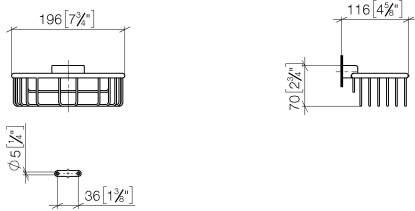

Shower basket for wall mounting - Brushed Platinum

MADISON

83 290 970

- width 200mm
- height 70 mm
- 115mm projection

Fits: MADISON, MEM, TARA, CL.1, LISSÉ,  
VAIA, META, CYO

	Brushed Platinum	83 290 970-06
	Chrome	83 290 970-00
	Platinum	83 290 970-08
	Durabross (23kt Gold)	83 290 970-09
	Dark Chrome	83 290 970-19
	Light Gold	83 290 970-26
	Brushed Light Gold	83 290 970-27
	Brushed Durabross (23kt Gold)	83 290 970-28
	Matte Black	83 290 970-33
	Brushed Bronze	83 290 970-42
	Brushed Champagne (22kt Gold)	83 290 970-46
	Champagne (22kt Gold)	83 290 970-47
	Brushed Chrome	83 290 970-93
	Brushed Dark Platinum	83 290 970-99

83 290 970

mm [inches]

83 290 970

Parts for other finishes can be found here: [Chrome](#)

### Spare parts list

No.	Item Number	Name	Quantity used	Delivery time
1	05 30 31 025 00 90	fixing set	1	2
2	09 17 20 030 90	holder	1	2
3	08 17 30 501-06	holder	1	60
4	08 18 90 907-06	basket	1	10
5	09 31 11 002 90	pin	1	2
6	90 30 11 029 00 90	disc	2	2
7	09 30 30 054 90	screw	2	2