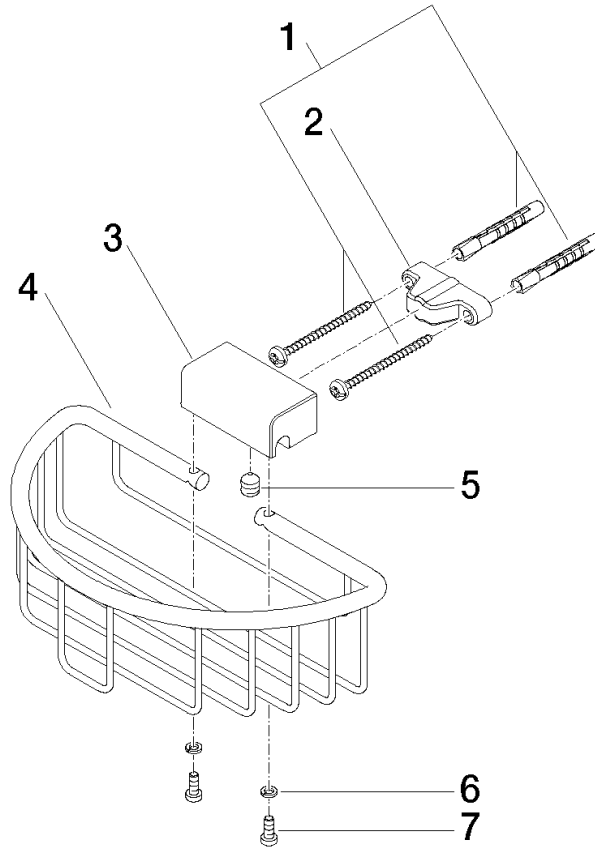

Shower basket for wall mounting - Brushed Platinum

MADISON

83 290 970

- width 200mm
- height 70 mm
- 115mm projection

Fits: MADISON, MEM, TARA, CL.1, LISSÉ,  
VAIA, META, CYO

	Brushed Platinum	83 290 970-06
	Chrome	83 290 970-00
	Platinum	83 290 970-08
	Durabross (23kt Gold)	83 290 970-09
	Dark Chrome	83 290 970-19
	Light Gold	83 290 970-26
	Brushed Light Gold	83 290 970-27
	Brushed Durabross (23kt Gold)	83 290 970-28
	Matte Black	83 290 970-33
	Brushed Bronze	83 290 970-42
	Brushed Champagne (22kt Gold)	83 290 970-46
	Champagne (22kt Gold)	83 290 970-47
	Brushed Chrome	83 290 970-93
	Brushed Dark Platinum	83 290 970-99

83 290 970

mm [inches]

83 290 970

Parts for other finishes can be found here: [Chrome](#)

### Spare parts list

No.	Item Number	Name	Quantity used	Delivery time
1	05 30 31 025 00 90	fixing set	1	2
2	09 17 20 030 90	holder	1	2
3	08 17 30 501-06	holder	1	60
4	08 18 90 907-06	basket	1	10
5	09 31 11 002 90	pin	1	2
6	90 30 11 029 00 90	disc	2	2
7	09 30 30 054 90	screw	2	2