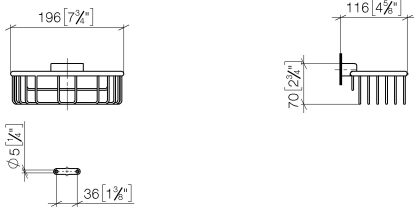

Shower basket for wall mounting - Platinum

MADISON

83 290 970

- width 200mm
- height 70 mm
- 115mm projection

Fits: MADISON, MEM, TARA, CL.1, LISSÉ,
VAIA, META, CYO

	Platinum	83 290 970-08
	Chrome	83 290 970-00
	Brushed Platinum	83 290 970-06
	Durabross (23kt Gold)	83 290 970-09
	Dark Chrome	83 290 970-19
	Light Gold	83 290 970-26
	Brushed Light Gold	83 290 970-27
	Brushed Durabross (23kt Gold)	83 290 970-28
	Matte Black	83 290 970-33
	Brushed Bronze	83 290 970-42
	Brushed Champagne (22kt Gold)	83 290 970-46
	Champagne (22kt Gold)	83 290 970-47
	Brushed Chrome	83 290 970-93
	Brushed Dark Platinum	83 290 970-99

83 290 970

mm [inches]

83 290 970

Parts for other finishes can be found here: [Chrome](#)

Spare parts list

No.	Item Number	Name	Quantity used	Delivery time
1	05 30 31 025 00 90	fixing set	1	2
2	09 17 20 030 90	holder	1	2
3	08 17 30 501-08	holder	1	40
4	08 18 90 907-08	basket	1	60
5	09 31 11 002 90	pin	1	2
6	90 30 11 029 00 90	disc	2	2
7	09 30 30 054 90	screw	2	2