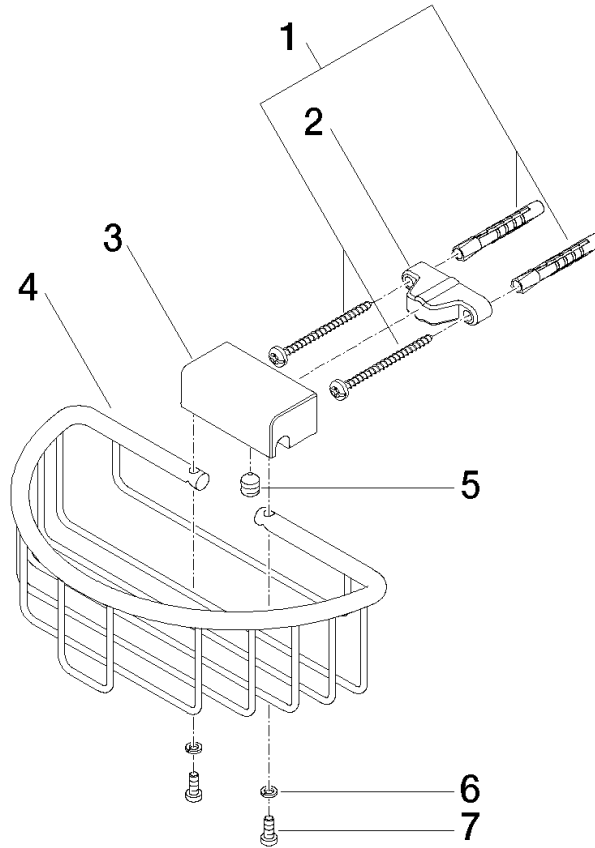

Shower basket for wall mounting - Platinum

MADISON

83 290 970

- width 200mm
- height 70 mm
- 115mm projection

Fits: MADISON, MEM, TARA, CL.1, LISSÉ,
VAIA, META, CYO

	Platinum	83 290 970-08
	Chrome	83 290 970-00
	Brushed Platinum	83 290 970-06
	Durabross (23kt Gold)	83 290 970-09
	Dark Chrome	83 290 970-19
	Light Gold	83 290 970-26
	Brushed Light Gold	83 290 970-27
	Brushed Durabross (23kt Gold)	83 290 970-28
	Matte Black	83 290 970-33
	Brushed Bronze	83 290 970-42
	Brushed Champagne (22kt Gold)	83 290 970-46
	Champagne (22kt Gold)	83 290 970-47
	Brushed Chrome	83 290 970-93
	Brushed Dark Platinum	83 290 970-99

83 290 970

mm [inches]

83 290 970

Parts for other finishes can be found here: [Chrome](#)

Spare parts list

No.	Item Number	Name	Quantity used	Delivery time
1	05 30 31 025 00 90	fixing set	1	2
2	09 17 20 030 90	holder	1	2
3	08 17 30 501-08	holder	1	40
4	08 18 90 907-08	basket	1	60
5	09 31 11 002 90	pin	1	2
6	90 30 11 029 00 90	disc	2	2
7	09 30 30 054 90	screw	2	2