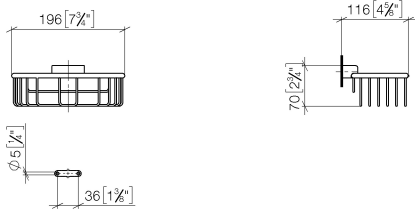

## Shower basket for wall mounting - Dark Chrome

MADISON

83 290 970

- width 200mm
- height 70 mm
- 115mm projection

Fits: MADISON, MEM, TARA, CL.1, LISSÉ,  
VAIA, META, CYO

	Dark Chrome	83 290 970-19
	Chrome	83 290 970-00
	Brushed Platinum	83 290 970-06
	Platinum	83 290 970-08
	Durabross (23kt Gold)	83 290 970-09
	Light Gold	83 290 970-26
	Brushed Light Gold	83 290 970-27
	Brushed Durabross (23kt Gold)	83 290 970-28
	Matte Black	83 290 970-33
	Brushed Bronze	83 290 970-42
	Brushed Champagne (22kt Gold)	83 290 970-46
	Champagne (22kt Gold)	83 290 970-47
	Brushed Chrome	83 290 970-93
	Brushed Dark Platinum	83 290 970-99

83 290 970

mm [inches]

83 290 970

Parts for other  
finishes can be found  
here: [Chrome](#)