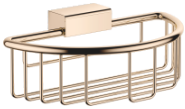

Shower basket for wall mounting - Light Gold

MADISON

83 290 970

- width 200mm
- height 70 mm
- 115mm projection

Fits: MADISON, MEM, TARA, CL.1, LISSÉ,
VAIA, META, CYO

	Light Gold	83 290 970-26
	Chrome	83 290 970-00
	Brushed Platinum	83 290 970-06
	Platinum	83 290 970-08
	Durabress (23kt Gold)	83 290 970-09
	Dark Chrome	83 290 970-19
	Brushed Light Gold	83 290 970-27
	Brushed Durabress (23kt Gold)	83 290 970-28
	Matte Black	83 290 970-33
	Brushed Bronze	83 290 970-42
	Brushed Champagne (22kt Gold)	83 290 970-46
	Champagne (22kt Gold)	83 290 970-47
	Brushed Chrome	83 290 970-93
	Brushed Dark Platinum	83 290 970-99

83 290 970

mm [inches]

83 290 970

Parts for other finishes can be found here: [Chrome](#)

Spare parts list

No.	Item Number	Name	Quantity used	Delivery time
1	05 30 31 025 00 90	fixing set	1	2
2	09 17 20 030 90	holder	1	2
3	08 17 30 501-26	holder	1	60
4	08 18 90 907-26	basket	1	60
5	09 31 11 002 90	pin	1	2
6	90 30 11 029 00 90	disc	2	2
7	09 30 30 054 90	screw	2	2