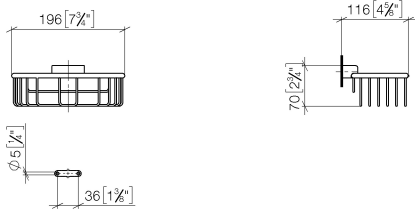

Shower basket for wall mounting - Light Gold

MADISON

83 290 970

- width 200mm
- height 70 mm
- 115mm projection

Fits: MADISON, MEM, TARA, CL.1, LISSÉ,
VAIA, META, CYO

	Light Gold	83 290 970-26
	Chrome	83 290 970-00
	Brushed Platinum	83 290 970-06
	Platinum	83 290 970-08
	Durabress (23kt Gold)	83 290 970-09
	Dark Chrome	83 290 970-19
	Brushed Light Gold	83 290 970-27
	Brushed Durabress (23kt Gold)	83 290 970-28
	Matte Black	83 290 970-33
	Brushed Bronze	83 290 970-42
	Brushed Champagne (22kt Gold)	83 290 970-46
	Champagne (22kt Gold)	83 290 970-47
	Brushed Chrome	83 290 970-93
	Brushed Dark Platinum	83 290 970-99

83 290 970

mm [inches]

83 290 970

Parts for other finishes can be found here: [Chrome](#)

Spare parts list

No.	Item Number	Name	Quantity used	Delivery time
1	05 30 31 025 00 90	fixing set	1	2
2	09 17 20 030 90	holder	1	2
3	08 17 30 501-26	holder	1	60
4	08 18 90 907-26	basket	1	60
5	09 31 11 002 90	pin	1	2
6	90 30 11 029 00 90	disc	2	2
7	09 30 30 054 90	screw	2	2