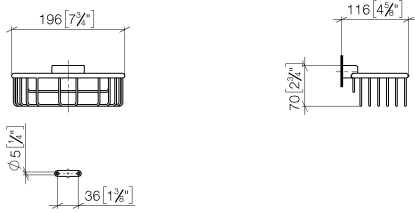

Shower basket for wall mounting - Brushed Durabronze (23kt Gold)

MADISON

83 290 970

- width 200mm
- height 70 mm
- 115mm projection

Fits: MADISON, MEM, TARA, CL.1, LISSÉ,
VAIA, META, CYO

	Brushed Durabronze (23kt Gold)	83 290 970-28
	Chrome	83 290 970-00
	Brushed Platinum	83 290 970-06
	Platinum	83 290 970-08
	Durabronze (23kt Gold)	83 290 970-09
	Dark Chrome	83 290 970-19
	Light Gold	83 290 970-26
	Brushed Light Gold	83 290 970-27
	Matte Black	83 290 970-33
	Brushed Bronze	83 290 970-42
	Brushed Champagne (22kt Gold)	83 290 970-46
	Champagne (22kt Gold)	83 290 970-47
	Brushed Chrome	83 290 970-93
	Brushed Dark Platinum	83 290 970-99

83 290 970

mm [inches]

83 290 970

Parts for other finishes can be found here: [Chrome](#)

Spare parts list

No.	Item Number	Name	Quantity used	Delivery time
1	05 30 31 025 00 90	fixing set	1	2
2	09 17 20 030 90	holder	1	2
3	08 17 30 501-28	holder	1	20
4	08 18 90 907-28	basket	1	20
5	09 31 11 002 90	pin	1	2
6	90 30 11 029 00 90	disc	2	2
7	09 30 30 054 90	screw	2	2