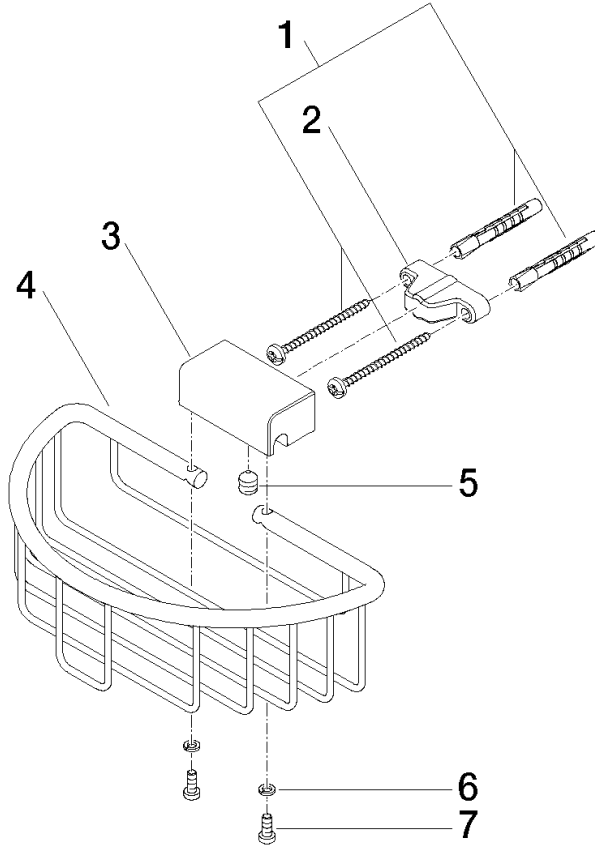

Shower basket for wall mounting - Brushed Durabronze (23kt Gold)

MADISON

83 290 970

- width 200mm
- height 70 mm
- 115mm projection

Fits: MADISON, MEM, TARA, CL.1, LISSÉ,
VAIA, META, CYO

	Brushed Durabronze (23kt Gold)	83 290 970-28
	Chrome	83 290 970-00
	Brushed Platinum	83 290 970-06
	Platinum	83 290 970-08
	Durabronze (23kt Gold)	83 290 970-09
	Dark Chrome	83 290 970-19
	Light Gold	83 290 970-26
	Brushed Light Gold	83 290 970-27
	Matte Black	83 290 970-33
	Brushed Bronze	83 290 970-42
	Brushed Champagne (22kt Gold)	83 290 970-46
	Champagne (22kt Gold)	83 290 970-47
	Brushed Chrome	83 290 970-93
	Brushed Dark Platinum	83 290 970-99

83 290 970

mm [inches]

83 290 970

Parts for other finishes can be found here: [Chrome](#)

Spare parts list

No.	Item Number	Name	Quantity used	Delivery time
1	05 30 31 025 00 90	fixing set	1	2
2	09 17 20 030 90	holder	1	2
3	08 17 30 501-28	holder	1	20
4	08 18 90 907-28	basket	1	20
5	09 31 11 002 90	pin	1	2
6	90 30 11 029 00 90	disc	2	2
7	09 30 30 054 90	screw	2	2