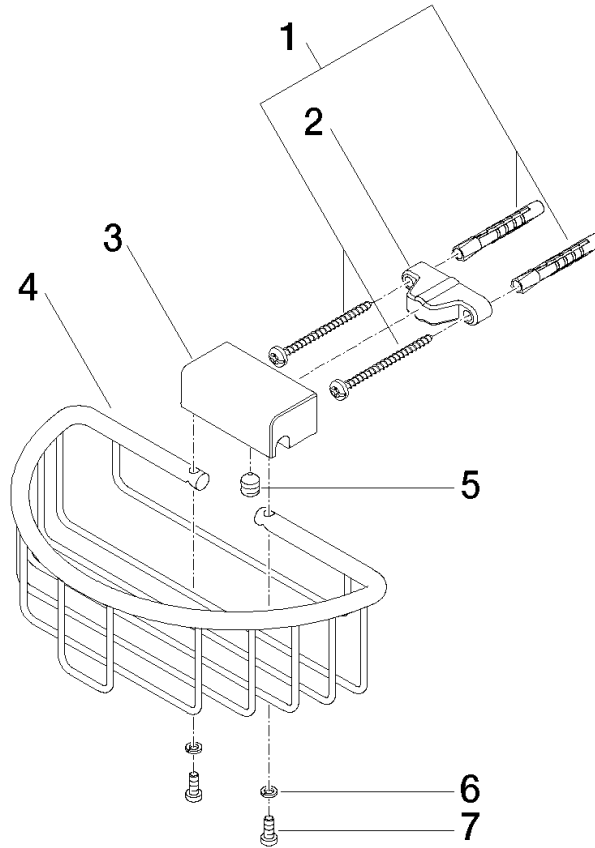

Shower basket for wall mounting - Matte Black

MADISON

83 290 970

- width 200mm
- height 70 mm
- 115mm projection

Fits: MADISON, MEM, TARA, CL.1, LISSÉ,
VAIA, META, CYO

	Matte Black	83 290 970-33
	Chrome	83 290 970-00
	Brushed Platinum	83 290 970-06
	Platinum	83 290 970-08
	Durabross (23kt Gold)	83 290 970-09
	Dark Chrome	83 290 970-19
	Light Gold	83 290 970-26
	Brushed Light Gold	83 290 970-27
	Brushed Durabross (23kt Gold)	83 290 970-28
	Brushed Bronze	83 290 970-42
	Brushed Champagne (22kt Gold)	83 290 970-46
	Champagne (22kt Gold)	83 290 970-47
	Brushed Chrome	83 290 970-93
	Brushed Dark Platinum	83 290 970-99

83 290 970

mm [inches]

83 290 970

Parts for other finishes can be found here: [Chrome](#)

Spare parts list

No.	Item Number	Name	Quantity used	Delivery time
1	05 30 31 025 00 90	fixing set	1	2
2	09 17 20 030 90	holder	1	2
3	08 17 30 501-33	holder	1	60
4	08 18 90 907-33	basket	1	60
5	09 31 11 002 90	pin	1	2
6	90 30 11 029 00 90	disc	2	2
7	09 30 30 054 90	screw	2	2