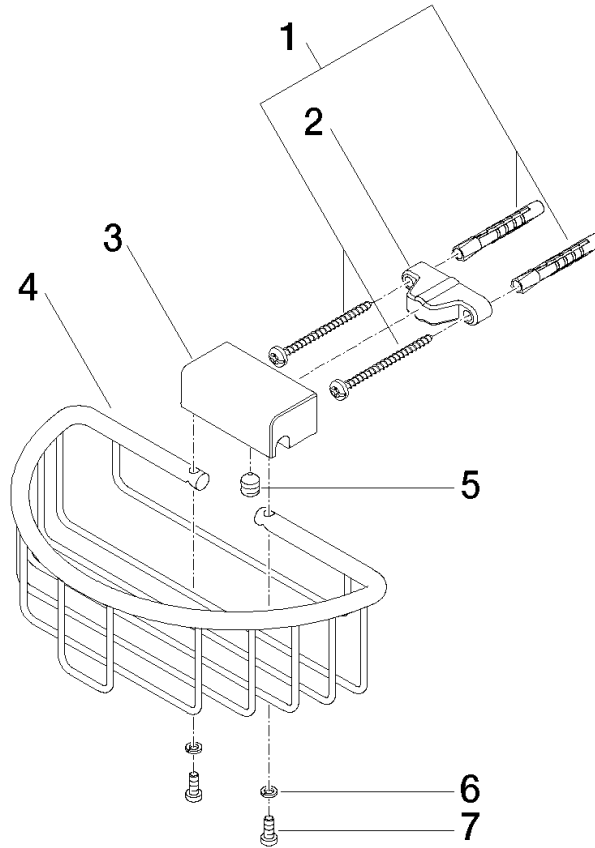

Shower basket for wall mounting - Brushed Champagne (22kt Gold)

MADISON

83 290 970

- width 200mm
- height 70 mm
- 115mm projection

Fits: MADISON, MEM, TARA, CL.1, LISSÉ,
VAIA, META, CYO

	Brushed Champagne (22kt Gold)	83 290 970-46
	Chrome	83 290 970-00
	Brushed Platinum	83 290 970-06
	Platinum	83 290 970-08
	Durabronze (23kt Gold)	83 290 970-09
	Dark Chrome	83 290 970-19
	Light Gold	83 290 970-26
	Brushed Light Gold	83 290 970-27
	Brushed Durabronze (23kt Gold)	83 290 970-28
	Matte Black	83 290 970-33
	Brushed Bronze	83 290 970-42
	Champagne (22kt Gold)	83 290 970-47
	Brushed Chrome	83 290 970-93
	Brushed Dark Platinum	83 290 970-99

83 290 970

mm [inches]

83 290 970

Parts for other finishes can be found here: [Chrome](#)

Spare parts list

No.	Item Number	Name	Quantity used	Delivery time
1	05 30 31 025 00 90	fixing set	1	2
2	09 17 20 030 90	holder	1	2
3	08 17 30 501-46	holder	1	30
4	08 18 90 907-46	basket	1	30
5	09 31 11 002 90	pin	1	2
6	90 30 11 029 00 90	disc	2	2
7	09 30 30 054 90	screw	2	2