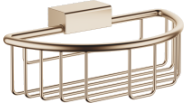

Shower basket for wall mounting - Brushed Champagne (22kt Gold)

MADISON

83 290 970

- width 200mm
- height 70 mm
- 115mm projection

Fits: MADISON, MEM, TARA, CL.1, LISSÉ,
VAIA, META, CYO

	Brushed Champagne (22kt Gold)	83 290 970-46
	Chrome	83 290 970-00
	Brushed Platinum	83 290 970-06
	Platinum	83 290 970-08
	Durabronze (23kt Gold)	83 290 970-09
	Dark Chrome	83 290 970-19
	Light Gold	83 290 970-26
	Brushed Light Gold	83 290 970-27
	Brushed Durabronze (23kt Gold)	83 290 970-28
	Matte Black	83 290 970-33
	Brushed Bronze	83 290 970-42
	Champagne (22kt Gold)	83 290 970-47
	Brushed Chrome	83 290 970-93
	Brushed Dark Platinum	83 290 970-99

83 290 970

mm [inches]

83 290 970

Parts for other finishes can be found here: [Chrome](#)

Spare parts list

No.	Item Number	Name	Quantity used	Delivery time
1	05 30 31 025 00 90	fixing set	1	2
2	09 17 20 030 90	holder	1	2
3	08 17 30 501-46	holder	1	30
4	08 18 90 907-46	basket	1	30
5	09 31 11 002 90	pin	1	2
6	90 30 11 029 00 90	disc	2	2
7	09 30 30 054 90	screw	2	2