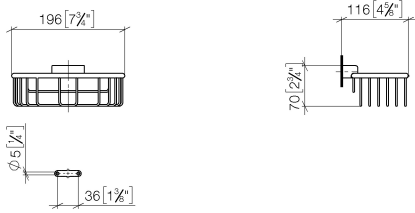

Shower basket for wall mounting - Brushed Champagne (22kt Gold)

MADISON

83 290 970

- width 200mm
- height 70 mm
- 115mm projection

Fits: MADISON, MEM, TARA, CL.1, LISSÉ,
VAIA, META, CYO

	Brushed Champagne (22kt Gold)	83 290 970-46
	Chrome	83 290 970-00
	Brushed Platinum	83 290 970-06
	Platinum	83 290 970-08
	Durabronze (23kt Gold)	83 290 970-09
	Dark Chrome	83 290 970-19
	Light Gold	83 290 970-26
	Brushed Light Gold	83 290 970-27
	Brushed Durabronze (23kt Gold)	83 290 970-28
	Matte Black	83 290 970-33
	Brushed Bronze	83 290 970-42
	Champagne (22kt Gold)	83 290 970-47
	Brushed Chrome	83 290 970-93
	Brushed Dark Platinum	83 290 970-99

83 290 970

mm [inches]

83 290 970

Parts for other finishes can be found here: [Chrome](#)

Spare parts list

No.	Item Number	Name	Quantity used	Delivery time
1	05 30 31 025 00 90	fixing set	1	2
2	09 17 20 030 90	holder	1	2
3	08 17 30 501-46	holder	1	30
4	08 18 90 907-46	basket	1	30
5	09 31 11 002 90	pin	1	2
6	90 30 11 029 00 90	disc	2	2
7	09 30 30 054 90	screw	2	2