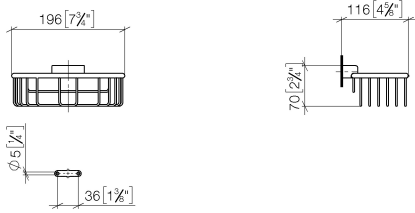

Shower basket for wall mounting - Champagne (22kt Gold)

MADISON

83 290 970

- width 200mm
- height 70 mm
- 115mm projection

Fits: MADISON, MEM, TARA, CL.1, LISSÉ,
VAIA, META, CYO

	Champagne (22kt Gold)	83 290 970-47
	Chrome	83 290 970-00
	Brushed Platinum	83 290 970-06
	Platinum	83 290 970-08
	Durabrand (23kt Gold)	83 290 970-09
	Dark Chrome	83 290 970-19
	Light Gold	83 290 970-26
	Brushed Light Gold	83 290 970-27
	Brushed Durabrand (23kt Gold)	83 290 970-28
	Matte Black	83 290 970-33
	Brushed Bronze	83 290 970-42
	Brushed Champagne (22kt Gold)	83 290 970-46
	Brushed Chrome	83 290 970-93
	Brushed Dark Platinum	83 290 970-99

83 290 970

mm [inches]

83 290 970

Parts for other finishes can be found here: [Chrome](#)

Spare parts list

No.	Item Number	Name	Quantity used	Delivery time
1	05 30 31 025 00 90	fixing set	1	2
2	09 17 20 030 90	holder	1	2
3	08 17 30 501-47	holder	1	30
4	08 18 90 907-47	basket	1	30
5	09 31 11 002 90	pin	1	2
6	90 30 11 029 00 90	disc	2	2
7	09 30 30 054 90	screw	2	2