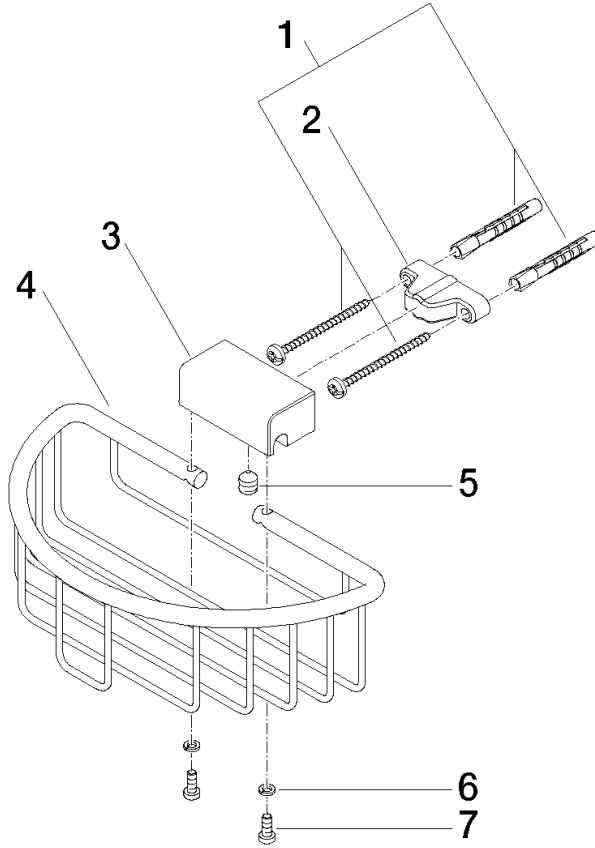

Shower basket for wall mounting - Champagne (22kt Gold)

MADISON

83 290 970

- width 200mm
- height 70 mm
- 115mm projection

Fits: MADISON, MEM, TARA, CL.1, LISSÉ,
VAIA, META, CYO

	Champagne (22kt Gold)	83 290 970-47
	Chrome	83 290 970-00
	Brushed Platinum	83 290 970-06
	Platinum	83 290 970-08
	Durabrand (23kt Gold)	83 290 970-09
	Dark Chrome	83 290 970-19
	Light Gold	83 290 970-26
	Brushed Light Gold	83 290 970-27
	Brushed Durabrand (23kt Gold)	83 290 970-28
	Matte Black	83 290 970-33
	Brushed Bronze	83 290 970-42
	Brushed Champagne (22kt Gold)	83 290 970-46
	Brushed Chrome	83 290 970-93
	Brushed Dark Platinum	83 290 970-99

83 290 970

mm [inches]

83 290 970

Parts for other finishes can be found here: [Chrome](#)

Spare parts list

No.	Item Number	Name	Quantity used	Delivery time
1	05 30 31 025 00 90	fixing set	1	2
2	09 17 20 030 90	holder	1	2
3	08 17 30 501-47	holder	1	30
4	08 18 90 907-47	basket	1	30
5	09 31 11 002 90	pin	1	2
6	90 30 11 029 00 90	disc	2	2
7	09 30 30 054 90	screw	2	2