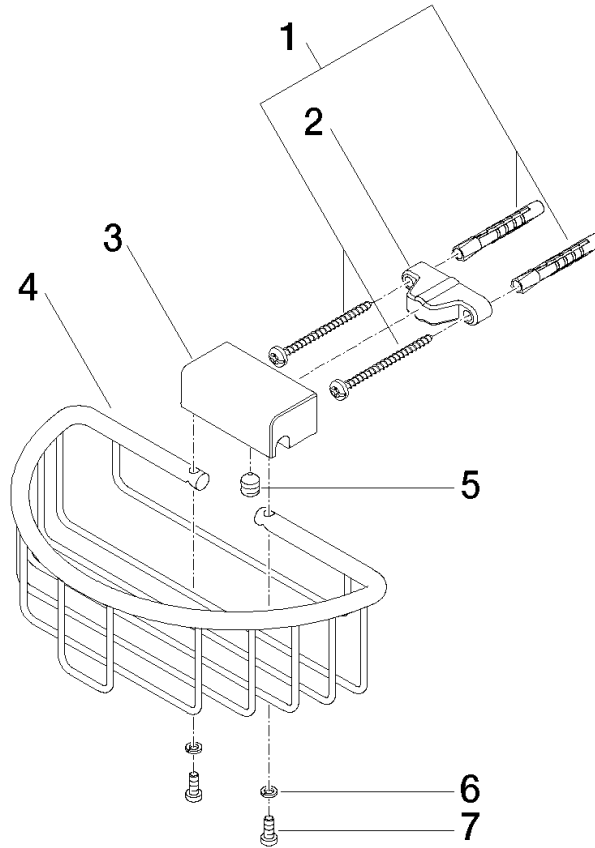

Shower basket for wall mounting - Brushed Chrome

MADISON

83 290 970

- width 200mm
- height 70 mm
- 115mm projection

Fits: MADISON, MEM, TARA, CL.1, LISSÉ,
VAIA, META, CYO

	Brushed Chrome	83 290 970-93
	Chrome	83 290 970-00
	Brushed Platinum	83 290 970-06
	Platinum	83 290 970-08
	Durabass (23kt Gold)	83 290 970-09
	Dark Chrome	83 290 970-19
	Light Gold	83 290 970-26
	Brushed Light Gold	83 290 970-27
	Brushed Durabass (23kt Gold)	83 290 970-28
	Matte Black	83 290 970-33
	Brushed Bronze	83 290 970-42
	Brushed Champagne (22kt Gold)	83 290 970-46
	Champagne (22kt Gold)	83 290 970-47
	Brushed Dark Platinum	83 290 970-99

83 290 970

mm [inches]

83 290 970

Parts for other finishes can be found here: [Chrome](#)

Spare parts list

No.	Item Number	Name	Quantity used	Delivery time
1	05 30 31 025 00 90	fixing set	1	2
2	09 17 20 030 90	holder	1	2
3	08 17 30 501-93	holder	1	20
4	08 18 90 907-93	basket	1	20
5	09 31 11 002 90	pin	1	2
6	90 30 11 029 00 90	disc	2	2
7	09 30 30 054 90	screw	2	2