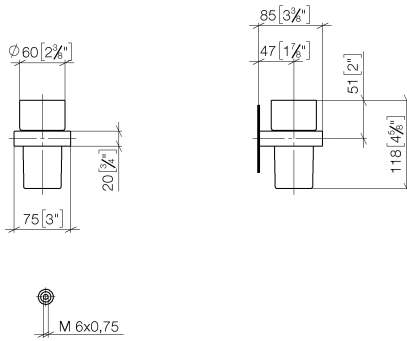

Tumbler holder wall model - Brushed Platinum

MEM

83 400 780

- crystal glass
- width 75mm
- height 118 mm
- 85mm projection

Fits: MEM, CL.1, CYO

	Brushed Platinum	83 400 780-06
	Chrome	83 400 780-00
	Platinum	83 400 780-08
	Dark Chrome	83 400 780-19
	Brushed Durabrass (23kt Gold)	83 400 780-28
	Brushed Champagne (22kt Gold)	83 400 780-46
	Champagne (22kt Gold)	83 400 780-47
	Brushed Dark Platinum	83 400 780-99

83 400 780

mm [inches]

83 400 780

Parts for other finishes can be found here: [Chrome](#)

Spare parts list

No.	Item Number	Name	Quantity used	Delivery time
1	90 90 00 008 00 84	glass	1	2
2	08 28 10 500 91	ring	1	2
3	09 31 11 148 90	pin	2	2
4	05 17 20 726 02 90	fixing set	2	2
5	08 17 20 726 90	holder	2	2