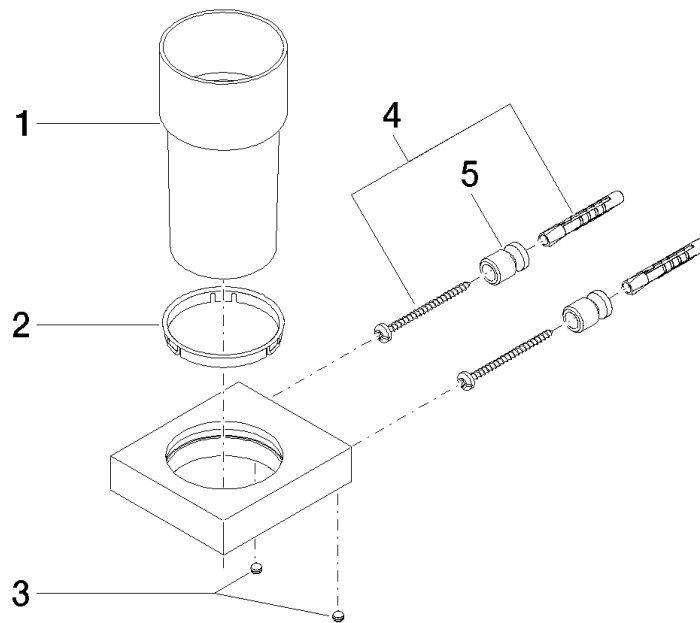

**Tumbler holder wall model - Platinum**

MEM

83 400 780

- crystal glass
- width 75mm
- height 118 mm
- 85mm projection

Fits: MEM, CL.1, CYO

	Platinum	83 400 780-08
	Chrome	83 400 780-00
	Brushed Platinum	83 400 780-06
	Dark Chrome	83 400 780-19
	Brushed Durabronze (23kt Gold)	83 400 780-28
	Brushed Champagne (22kt Gold)	83 400 780-46
	Champagne (22kt Gold)	83 400 780-47
	Brushed Dark Platinum	83 400 780-99

83 400 780

mm [inches]

83 400 780

Parts for other finishes can be found here: [Chrome](#)

### Spare parts list

No.	Item Number	Name	Quantity used	Delivery time
1	90 90 00 008 00 84	glass	1	2
2	08 28 10 500 91	ring	1	2
3	09 31 11 148 90	pin	2	2
4	05 17 20 726 02 90	fixing set	2	2
5	08 17 20 726 90	holder	2	2