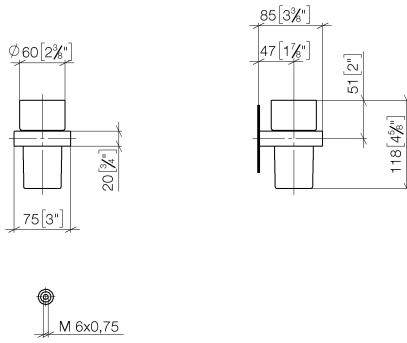

**Tumbler holder wall model - Platinum**

MEM

83 400 780

- crystal glass
- width 75mm
- height 118 mm
- 85mm projection

Fits: MEM, CL.1, CYO

	Platinum	83 400 780-08
	Chrome	83 400 780-00
	Brushed Platinum	83 400 780-06
	Dark Chrome	83 400 780-19
	Brushed Durabronze (23kt Gold)	83 400 780-28
	Brushed Champagne (22kt Gold)	83 400 780-46
	Champagne (22kt Gold)	83 400 780-47
	Brushed Dark Platinum	83 400 780-99

83 400 780

mm [inches]

83 400 780

Parts for other finishes can be found here: [Chrome](#)

### Spare parts list

No.	Item Number	Name	Quantity used	Delivery time
1	90 90 00 008 00 84	glass	1	2
2	08 28 10 500 91	ring	1	2
3	09 31 11 148 90	pin	2	2
4	05 17 20 726 02 90	fixing set	2	2
5	08 17 20 726 90	holder	2	2