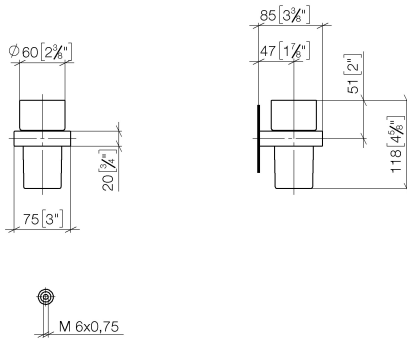

Tumbler holder wall model - Dark Chrome

MEM

83 400 780

- crystal glass
- width 75mm
- height 118 mm
- 85mm projection

Fits: MEM, CL.1, CYO

	Dark Chrome	83 400 780-19
	Chrome	83 400 780-00
	Brushed Platinum	83 400 780-06
	Platinum	83 400 780-08
	Brushed Durabronze (23kt Gold)	83 400 780-28
	Brushed Champagne (22kt Gold)	83 400 780-46
	Champagne (22kt Gold)	83 400 780-47
	Brushed Dark Platinum	83 400 780-99

Tumbler holder wall model - Dark Chrome

MEM

83 400 780

mm [inches]

83 400 780

Parts for other
finishes can be found
here: [Chrome](#)