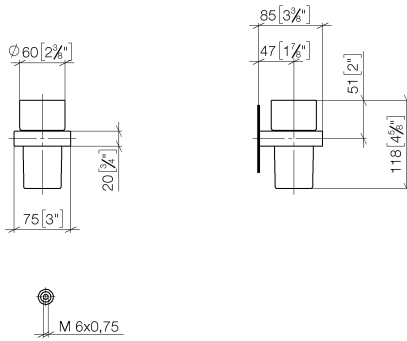

Tumbler holder wall model - Brushed Durabross (23kt Gold)

MEM

83 400 780

- crystal glass
- width 75mm
- height 118 mm
- 85mm projection

Fits: MEM, CL.1, CYO

	Brushed Durabross (23kt Gold)	83 400 780-28
	Chrome	83 400 780-00
	Brushed Platinum	83 400 780-06
	Platinum	83 400 780-08
	Dark Chrome	83 400 780-19
	Brushed Champagne (22kt Gold)	83 400 780-46
	Champagne (22kt Gold)	83 400 780-47
	Brushed Dark Platinum	83 400 780-99

83 400 780

mm [inches]

83 400 780

Parts for other finishes can be found here: [Chrome](#)

### Spare parts list

No.	Item Number	Name	Quantity used	Delivery time
1	90 90 00 008 00 84	glass	1	2
2	08 28 10 500 91	ring	1	2
3	09 31 11 148 90	pin	2	2
4	05 17 20 726 02 90	fixing set	2	2
5	08 17 20 726 90	holder	2	2