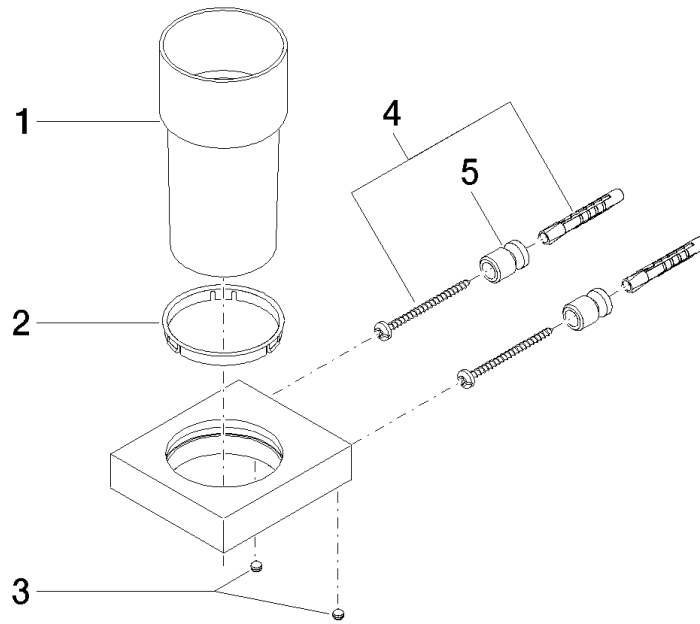

Tumbler holder wall model - Brushed Durabross (23kt Gold)

MEM

83 400 780

- crystal glass
- width 75mm
- height 118 mm
- 85mm projection

Fits: MEM, CL.1, CYO

	Brushed Durabross (23kt Gold)	83 400 780-28
	Chrome	83 400 780-00
	Brushed Platinum	83 400 780-06
	Platinum	83 400 780-08
	Dark Chrome	83 400 780-19
	Brushed Champagne (22kt Gold)	83 400 780-46
	Champagne (22kt Gold)	83 400 780-47
	Brushed Dark Platinum	83 400 780-99

83 400 780

mm [inches]

83 400 780

Parts for other finishes can be found here: [Chrome](#)

### Spare parts list

No.	Item Number	Name	Quantity used	Delivery time
1	90 90 00 008 00 84	glass	1	2
2	08 28 10 500 91	ring	1	2
3	09 31 11 148 90	pin	2	2
4	05 17 20 726 02 90	fixing set	2	2
5	08 17 20 726 90	holder	2	2