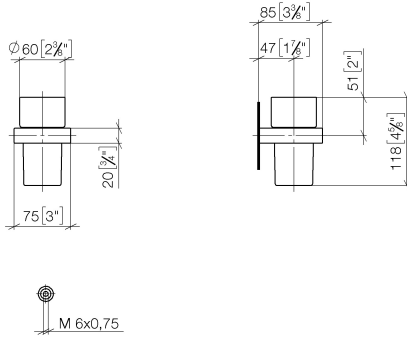

Tumbler holder wall model - Champagne (22kt Gold)

MEM

83 400 780

- crystal glass
- width 75mm
- height 118 mm
- 85mm projection

Fits: MEM, CL.1, CYO

	Champagne (22kt Gold)	83 400 780-47
	Chrome	83 400 780-00
	Brushed Platinum	83 400 780-06
	Platinum	83 400 780-08
	Dark Chrome	83 400 780-19
	Brushed Durabronze (23kt Gold)	83 400 780-28
	Brushed Champagne (22kt Gold)	83 400 780-46
	Brushed Dark Platinum	83 400 780-99

83 400 780

mm [inches]

83 400 780

Parts for other finishes can be found here: [Chrome](#)

Spare parts list

No.	Item Number	Name	Quantity used	Delivery time
1	90 90 00 008 00 84	glass	1	2
2	08 28 10 500 91	ring	1	2
3	09 31 11 148 90	pin	2	2
4	05 17 20 726 02 90	fixing set	2	2
5	08 17 20 726 90	holder	2	2