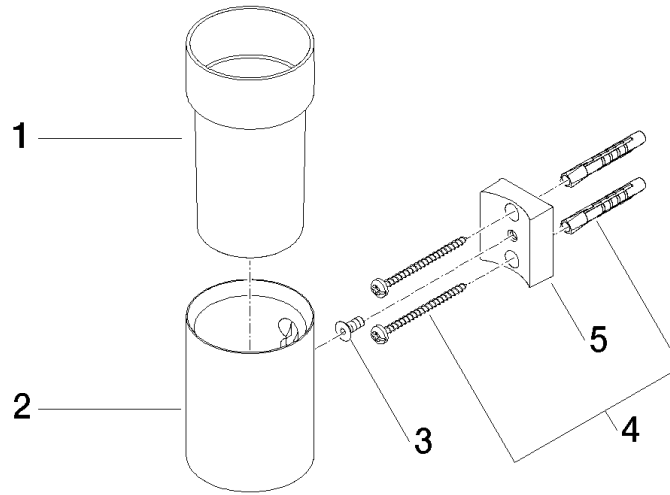

Tumbler holder wall model - Platinum

MADISON

83 400 979

- crystal glass, transparent
- width 60mm
- height 120 mm
- 110mm projection

Fits: MADISON, MEM, TARA, CL.1, LISSÉ,
VAIA, META, CYO

	Platinum	83 400 979-08
	Chrome	83 400 979-00
	Brushed Platinum	83 400 979-06
	Durabress (23kt Gold)	83 400 979-09
	Dark Chrome	83 400 979-19
	Light Gold	83 400 979-26
	Brushed Light Gold	83 400 979-27
	Brushed Durabress (23kt Gold)	83 400 979-28
	Matte Black	83 400 979-33
	Brushed Bronze	83 400 979-42
	Brushed Champagne (22kt Gold)	83 400 979-46
	Champagne (22kt Gold)	83 400 979-47
	Brushed Chrome	83 400 979-93
	Brushed Dark Platinum	83 400 979-99

83 400 979

mm [inches]

83 400 979

Parts for other finishes can be found here: [Chrome](#)

Spare parts list

No.	Item Number	Name	Quantity used	Delivery time
1	90 90 00 008 00 84	glass	1	2
2	08 17 97 569-08	holder	1	40
3	09 30 30 117 90	screw	1	2
4	05 30 31 025 00 90	fixing set	1	2
5	08 10 10 530-08	holder	1	40