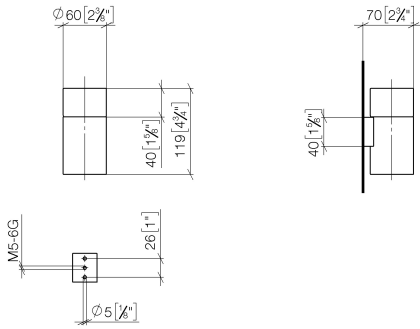

Tumbler holder wall model - Durabrass (23kt Gold)

MADISON

83 400 979

- crystal glass, transparent
- width 60mm
- height 120 mm
- 110mm projection

Fits: MADISON, MEM, TARA, CL.1, LISSÉ,
VAIA, META, CYO

	Durabrass (23kt Gold)	83 400 979-09
	Chrome	83 400 979-00
	Brushed Platinum	83 400 979-06
	Platinum	83 400 979-08
	Dark Chrome	83 400 979-19
	Light Gold	83 400 979-26
	Brushed Light Gold	83 400 979-27
	Brushed Durabrass (23kt Gold)	83 400 979-28
	Matte Black	83 400 979-33
	Brushed Bronze	83 400 979-42
	Brushed Champagne (22kt Gold)	83 400 979-46
	Champagne (22kt Gold)	83 400 979-47
	Brushed Chrome	83 400 979-93
	Brushed Dark Platinum	83 400 979-99

83 400 979

mm [inches]

83 400 979

Parts for other
finishes can be found
here: [Chrome](#)