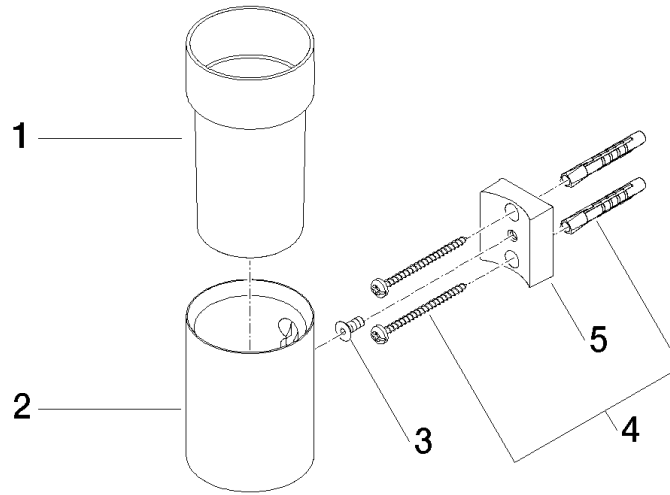

Tumbler holder wall model - Light Gold

MADISON

83 400 979

- crystal glass, transparent
- width 60mm
- height 120 mm
- 110mm projection

Fits: MADISON, MEM, TARA, CL.1, LISSÉ,  
VAIA, META, CYO

	Light Gold	83 400 979-26
	Chrome	83 400 979-00
	Brushed Platinum	83 400 979-06
	Platinum	83 400 979-08
	Durabress (23kt Gold)	83 400 979-09
	Dark Chrome	83 400 979-19
	Brushed Light Gold	83 400 979-27
	Brushed Durabress (23kt Gold)	83 400 979-28
	Matte Black	83 400 979-33
	Brushed Bronze	83 400 979-42
	Brushed Champagne (22kt Gold)	83 400 979-46
	Champagne (22kt Gold)	83 400 979-47
	Brushed Chrome	83 400 979-93
	Brushed Dark Platinum	83 400 979-99

83 400 979

mm [inches]

83 400 979

Parts for other finishes can be found here: [Chrome](#)

### Spare parts list

No.	Item Number	Name	Quantity used	Delivery time
1	90 90 00 008 00 84	glass	1	2
2	08 17 97 569-26	holder	1	60
3	09 30 30 117 90	screw	1	2
4	05 30 31 025 00 90	fixing set	1	2
5	08 10 10 530-26	holder	1	60