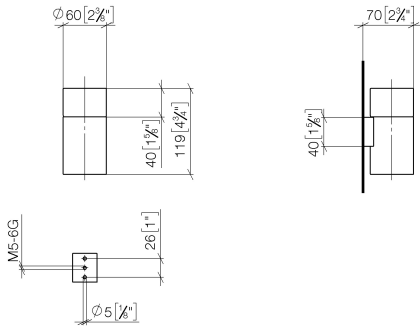

Tumbler holder wall model - Light Gold

MADISON

83 400 979

- crystal glass, transparent
- width 60mm
- height 120 mm
- 110mm projection

Fits: MADISON, MEM, TARA, CL.1, LISSÉ,  
VAIA, META, CYO

	Light Gold	83 400 979-26
	Chrome	83 400 979-00
	Brushed Platinum	83 400 979-06
	Platinum	83 400 979-08
	Durabress (23kt Gold)	83 400 979-09
	Dark Chrome	83 400 979-19
	Brushed Light Gold	83 400 979-27
	Brushed Durabress (23kt Gold)	83 400 979-28
	Matte Black	83 400 979-33
	Brushed Bronze	83 400 979-42
	Brushed Champagne (22kt Gold)	83 400 979-46
	Champagne (22kt Gold)	83 400 979-47
	Brushed Chrome	83 400 979-93
	Brushed Dark Platinum	83 400 979-99

83 400 979

mm [inches]

83 400 979

Parts for other finishes can be found here: [Chrome](#)

### Spare parts list

No.	Item Number	Name	Quantity used	Delivery time
1	90 90 00 008 00 84	glass	1	2
2	08 17 97 569-26	holder	1	60
3	09 30 30 117 90	screw	1	2
4	05 30 31 025 00 90	fixing set	1	2
5	08 10 10 530-26	holder	1	60