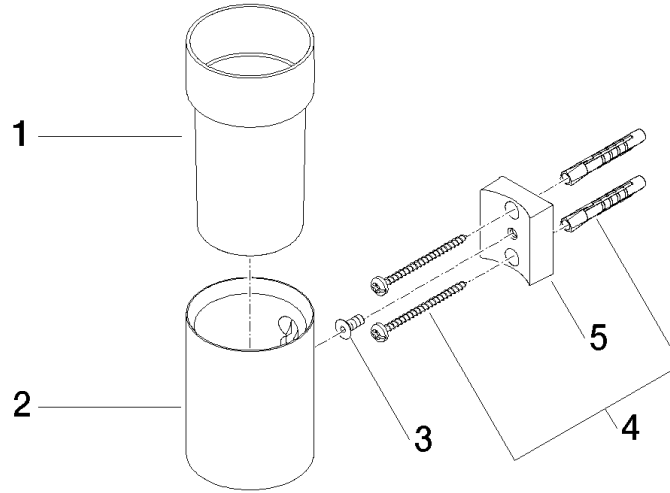

Tumbler holder wall model - Brushed Light Gold

MADISON

83 400 979

- crystal glass, transparent
- width 60mm
- height 120 mm
- 110mm projection

Fits: MADISON, MEM, TARA, CL.1, LISSÉ,
VAIA, META, CYO

	Brushed Light Gold	83 400 979-27
	Chrome	83 400 979-00
	Brushed Platinum	83 400 979-06
	Platinum	83 400 979-08
	Durabress (23kt Gold)	83 400 979-09
	Dark Chrome	83 400 979-19
	Light Gold	83 400 979-26
	Brushed Durabress (23kt Gold)	83 400 979-28
	Matte Black	83 400 979-33
	Brushed Bronze	83 400 979-42
	Brushed Champagne (22kt Gold)	83 400 979-46
	Champagne (22kt Gold)	83 400 979-47
	Brushed Chrome	83 400 979-93
	Brushed Dark Platinum	83 400 979-99

83 400 979

mm [inches]

83 400 979

Parts for other finishes can be found here: [Chrome](#)

Spare parts list

No.	Item Number	Name	Quantity used	Delivery time
1	90 90 00 008 00 84	glass	1	2
2	08 17 97 569-27	holder	1	60
3	09 30 30 117 90	screw	1	2
4	05 30 31 025 00 90	fixing set	1	2
5	08 10 10 530-27	holder	1	60