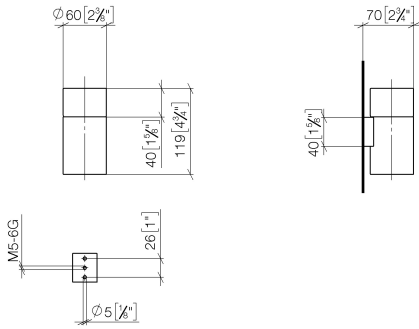

Tumbler holder wall model - Brushed Light Gold

MADISON

83 400 979

- crystal glass, transparent
- width 60mm
- height 120 mm
- 110mm projection

Fits: MADISON, MEM, TARA, CL.1, LISSÉ,
VAIA, META, CYO

	Brushed Light Gold	83 400 979-27
	Chrome	83 400 979-00
	Brushed Platinum	83 400 979-06
	Platinum	83 400 979-08
	Durabress (23kt Gold)	83 400 979-09
	Dark Chrome	83 400 979-19
	Light Gold	83 400 979-26
	Brushed Durabress (23kt Gold)	83 400 979-28
	Matte Black	83 400 979-33
	Brushed Bronze	83 400 979-42
	Brushed Champagne (22kt Gold)	83 400 979-46
	Champagne (22kt Gold)	83 400 979-47
	Brushed Chrome	83 400 979-93
	Brushed Dark Platinum	83 400 979-99

83 400 979

mm [inches]

83 400 979

Parts for other finishes can be found here: [Chrome](#)

Spare parts list

No.	Item Number	Name	Quantity used	Delivery time
1	90 90 00 008 00 84	glass	1	2
2	08 17 97 569-27	holder	1	60
3	09 30 30 117 90	screw	1	2
4	05 30 31 025 00 90	fixing set	1	2
5	08 10 10 530-27	holder	1	60