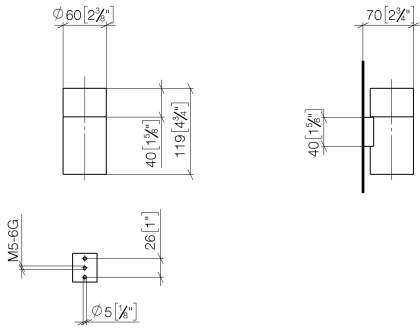

**Tumbler holder wall model - Brushed Chrome**

MADISON

83 400 979

- crystal glass, transparent
- width 60mm
- height 120 mm
- 110mm projection

Fits: MADISON, MEM, TARA, CL.1, LISSÉ,  
VAIA, META, CYO

	Brushed Chrome	83 400 979-93
	Chrome	83 400 979-00
	Brushed Platinum	83 400 979-06
	Platinum	83 400 979-08
	Durabrand (23kt Gold)	83 400 979-09
	Dark Chrome	83 400 979-19
	Light Gold	83 400 979-26
	Brushed Light Gold	83 400 979-27
	Brushed Durabrand (23kt Gold)	83 400 979-28
	Matte Black	83 400 979-33
	Brushed Bronze	83 400 979-42
	Brushed Champagne (22kt Gold)	83 400 979-46
	Champagne (22kt Gold)	83 400 979-47
	Brushed Dark Platinum	83 400 979-99

83 400 979

mm [inches]

83 400 979

Parts for other finishes can be found here: [Chrome](#)

### Spare parts list

No.	Item Number	Name	Quantity used	Delivery time
1	90 90 00 008 00 84	glass	1	2
2	08 17 97 569-93	holder	1	20
3	09 30 30 117 90	screw	1	2
4	05 30 31 025 00 90	fixing set	1	2
5	08 10 10 530-93	holder	1	20