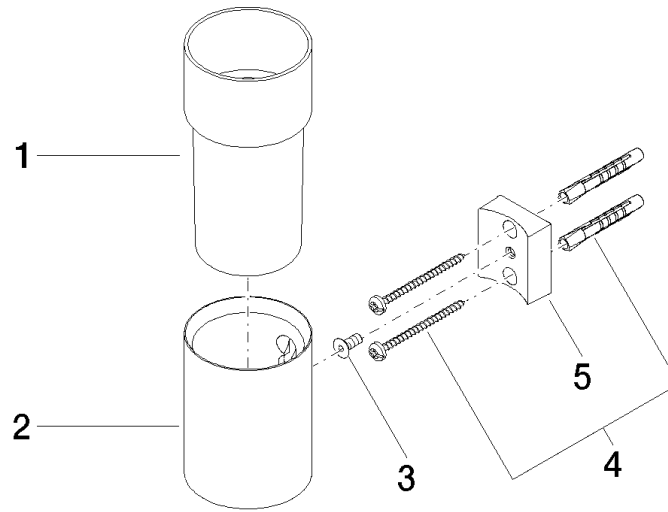

Tumbler holder wall model - Chrome

MADISON

83 401 979

- crystal glass brush holder, matte
- width 60mm
- height 120 mm
- 110mm projection

Fits: MADISON, MEM, TARA, CL.1, LISSÉ,
VAIA, META, CYO

	Chrome	83 401 979-00
	Brushed Platinum	83 401 979-06
	Platinum	83 401 979-08
	Durabross (23kt Gold)	83 401 979-09
	Dark Chrome	83 401 979-19
	Light Gold	83 401 979-26
	Brushed Light Gold	83 401 979-27
	Brushed Durabross (23kt Gold)	83 401 979-28
	Matte Black	83 401 979-33
	Brushed Bronze	83 401 979-42
	Brushed Champagne (22kt Gold)	83 401 979-46
	Champagne (22kt Gold)	83 401 979-47
	Brushed Chrome	83 401 979-93
	Brushed Dark Platinum	83 401 979-99

Recommended miscellaneous

Crystal tumbler -

08 90 00 008
82

83 401 979

mm [inches]

83 401 979

Spare parts list

No.	Item Number	Name	Quantity used	Delivery time
1	08 90 00 008 82	Crystal tumbler -	1	2
2	08 17 97 569-00	holder	1	10
3	09 30 30 117 90	screw	1	2
4	05 30 31 025 00 90	fixing set	1	2
5	08 10 10 530-00	holder	1	10