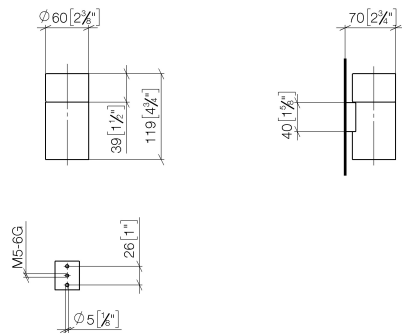

Tumbler holder wall model - Chrome

MADISON

83 401 979

- crystal glass brush holder, matte
- width 60mm
- height 120 mm
- 110mm projection

Fits: MADISON, MEM, TARA, CL.1, LISSÉ,
VAIA, META, CYO

	Chrome	83 401 979-00
	Brushed Platinum	83 401 979-06
	Platinum	83 401 979-08
	Durabross (23kt Gold)	83 401 979-09
	Dark Chrome	83 401 979-19
	Light Gold	83 401 979-26
	Brushed Light Gold	83 401 979-27
	Brushed Durabross (23kt Gold)	83 401 979-28
	Matte Black	83 401 979-33
	Brushed Bronze	83 401 979-42
	Brushed Champagne (22kt Gold)	83 401 979-46
	Champagne (22kt Gold)	83 401 979-47
	Brushed Chrome	83 401 979-93
	Brushed Dark Platinum	83 401 979-99

Recommended miscellaneous

Crystal tumbler -

08 90 00 008
82

83 401 979

mm [inches]

83 401 979

Spare parts list

No.	Item Number	Name	Quantity used	Delivery time
1	08 90 00 008 82	Crystal tumbler -	1	2
2	08 17 97 569-00	holder	1	10
3	09 30 30 117 90	screw	1	2
4	05 30 31 025 00 90	fixing set	1	2
5	08 10 10 530-00	holder	1	10