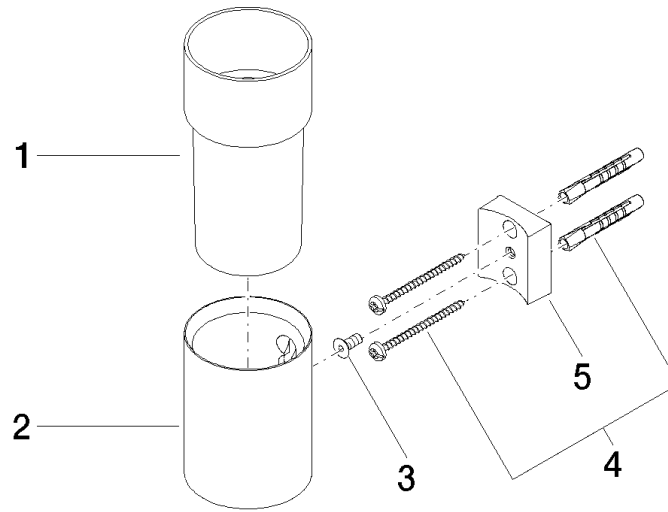

Tumbler holder wall model - Platinum

MADISON

83 401 979

- crystal glass brush holder, matte
- width 60mm
- height 120 mm
- 110mm projection

Fits: MADISON, MEM, TARA, CL.1, LISSÉ,
VAIA, META, CYO

	Platinum	83 401 979-08
	Chrome	83 401 979-00
	Brushed Platinum	83 401 979-06
	Durabross (23kt Gold)	83 401 979-09
	Dark Chrome	83 401 979-19
	Light Gold	83 401 979-26
	Brushed Light Gold	83 401 979-27
	Brushed Durabross (23kt Gold)	83 401 979-28
	Matte Black	83 401 979-33
	Brushed Bronze	83 401 979-42
	Brushed Champagne (22kt Gold)	83 401 979-46
	Champagne (22kt Gold)	83 401 979-47
	Brushed Chrome	83 401 979-93
	Brushed Dark Platinum	83 401 979-99

Recommended miscellaneous

Crystal tumbler -

08 90 00 008
82

83 401 979

mm [inches]

83 401 979

Spare parts list

No.	Item Number	Name	Quantity used	Delivery time
1	08 90 00 008 82	Crystal tumbler -	1	2
2	08 17 97 569-08	holder	1	40
3	09 30 30 117 90	screw	1	2
4	05 30 31 025 00 90	fixing set	1	2
5	08 10 10 530-08	holder	1	40