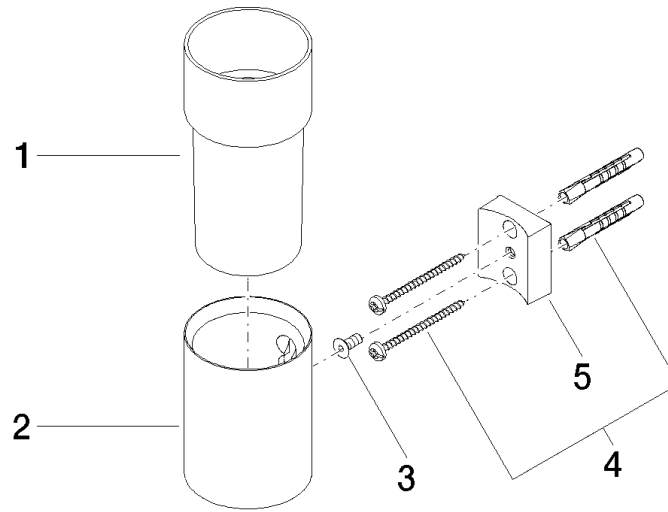

Tumbler holder wall model - Brushed Light Gold

MADISON

83 401 979

- crystal glass brush holder, matte
- width 60mm
- height 120 mm
- 110mm projection

Fits: MADISON, MEM, TARA, CL.1, LISSÉ,
VAIA, META, CYO

83 401 979

mm [inches]

83 401 979

Parts for other finishes can be found here: [Chrome](#)

Spare parts list

No.	Item Number	Name	Quantity used	Delivery time
1	08 90 00 008 82	Crystal tumbler -	1	2
2	08 17 97 569-27	holder	1	60
3	09 30 30 117 90	screw	1	2
4	05 30 31 025 00 90	fixing set	1	2
5	08 10 10 530-27	holder	1	60