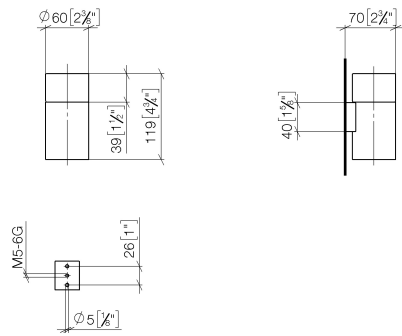

Tumbler holder wall model - Brushed Light Gold

MADISON

83 401 979

- crystal glass brush holder, matte
- width 60mm
- height 120 mm
- 110mm projection

Fits: MADISON, MEM, TARA, CL.1, LISSÉ,
VAIA, META, CYO

	Brushed Light Gold	83 401 979-27
	Chrome	83 401 979-00
	Brushed Platinum	83 401 979-06
	Platinum	83 401 979-08
	Durabress (23kt Gold)	83 401 979-09
	Dark Chrome	83 401 979-19
	Light Gold	83 401 979-26
	Brushed Durabress (23kt Gold)	83 401 979-28
	Matte Black	83 401 979-33
	Brushed Bronze	83 401 979-42
	Brushed Champagne (22kt Gold)	83 401 979-46
	Champagne (22kt Gold)	83 401 979-47
	Brushed Chrome	83 401 979-93
	Brushed Dark Platinum	83 401 979-99

83 401 979

mm [inches]

83 401 979

Parts for other finishes can be found here: [Chrome](#)

Spare parts list

No.	Item Number	Name	Quantity used	Delivery time
1	08 90 00 008 82	Crystal tumbler -	1	2
2	08 17 97 569-27	holder	1	60
3	09 30 30 117 90	screw	1	2
4	05 30 31 025 00 90	fixing set	1	2
5	08 10 10 530-27	holder	1	60