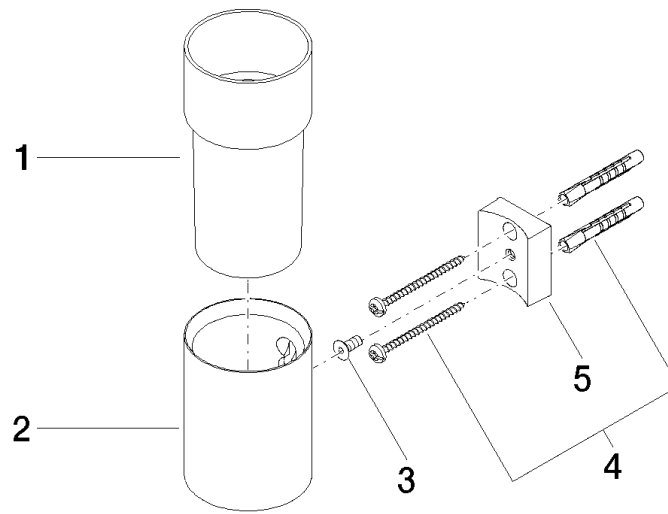

Tumbler holder wall model - Brushed Durabross (23kt Gold)

MADISON

83 401 979

- crystal glass brush holder, matte
- width 60mm
- height 120 mm
- 110mm projection

Fits: MADISON, MEM, TARA, CL.1, LISSÉ,
VAIA, META, CYO

Recommended miscellaneous

Crystal tumbler -

08 90 00 008
82

83 401 979

mm [inches]

83 401 979

Spare parts list

No.	Item Number	Name	Quantity used	Delivery time
1	08 90 00 008 82	Crystal tumbler -	1	2
2	08 17 97 569-28	holder	1	20
3	09 30 30 117 90	screw	1	2
4	05 30 31 025 00 90	fixing set	1	2
5	08 10 10 530-28	holder	1	20