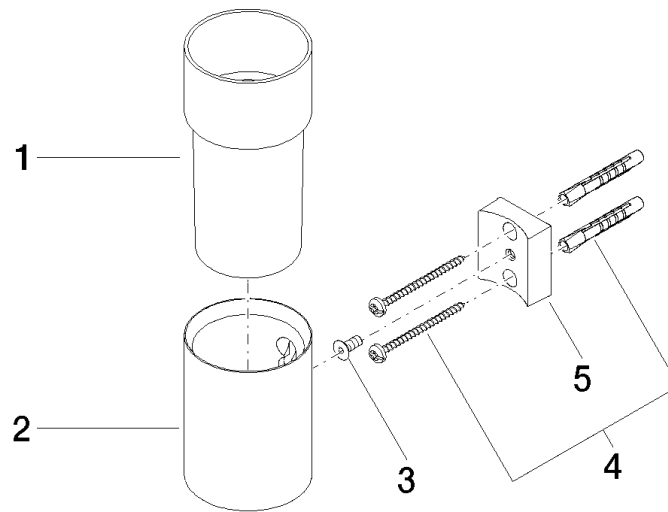

Tumbler holder wall model - Brushed Chrome

MADISON

83 401 979

- crystal glass brush holder, matte
- width 60mm
- height 120 mm
- 110mm projection

Fits: MADISON, MEM, TARA, CL.1, LISSÉ,
VAIA, META, CYO

	Brushed Chrome	83 401 979-93
	Chrome	83 401 979-00
	Brushed Platinum	83 401 979-06
	Platinum	83 401 979-08
	Durabress (23kt Gold)	83 401 979-09
	Dark Chrome	83 401 979-19
	Light Gold	83 401 979-26
	Brushed Light Gold	83 401 979-27
	Brushed Durabress (23kt Gold)	83 401 979-28
	Matte Black	83 401 979-33
	Brushed Bronze	83 401 979-42
	Brushed Champagne (22kt Gold)	83 401 979-46
	Champagne (22kt Gold)	83 401 979-47
	Brushed Dark Platinum	83 401 979-99

83 401 979

mm [inches]

83 401 979

Parts for other finishes can be found here: [Chrome](#)

Spare parts list

No.	Item Number	Name	Quantity used	Delivery time
1	08 90 00 008 82	Crystal tumbler -	1	2
2	08 17 97 569-93	holder	1	20
3	09 30 30 117 90	screw	1	2
4	05 30 31 025 00 90	fixing set	1	2
5	08 10 10 530-93	holder	1	20