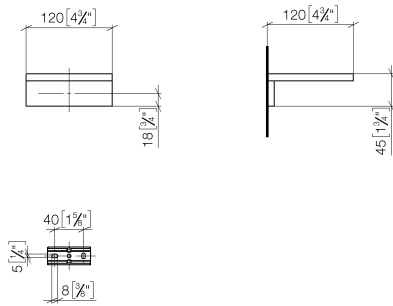

Soap dish wall model - Chrome

MEM

83 410 780

- width 120mm
- height 45 mm
- 120mm projection

Fits: MEM, CYO

	Chrome	83 410 780-00
	Brushed Platinum	83 410 780-06
	Platinum	83 410 780-08
	Dark Chrome	83 410 780-19
	Brushed Durabronze (23kt Gold)	83 410 780-28
	Brushed Champagne (22kt Gold)	83 410 780-46
	Champagne (22kt Gold)	83 410 780-47
	Brushed Dark Platinum	83 410 780-99

83 410 780

mm [inches]

83 410 780

Parts for other finishes can be found here: Brushed Platinum

Spare parts list

No.	Item Number	Name	Quantity used	Delivery time
1	08 17 78 601-00	dish	1	60
2	08 17 78 507-00	holder	1	60
3	90 31 11 112 00 90	pin	1	2
4	90 30 11 029 00 90	disc	2	2
5	09 30 30 069 90	screw	2	2
6	05 17 20 718 00 90	fixing set	1	2