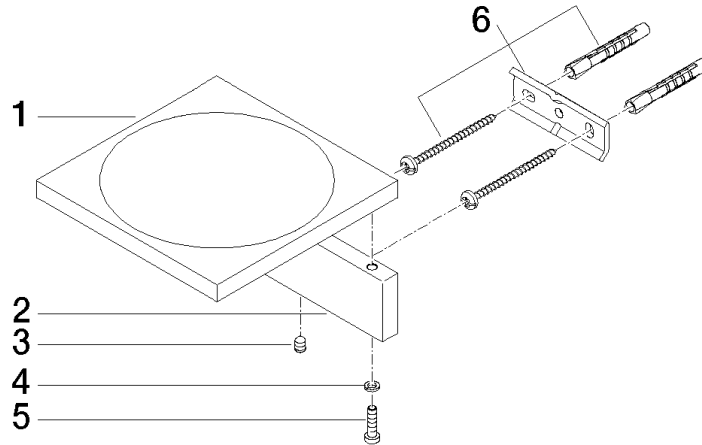

Soap dish wall model - Chrome

MEM

83 410 780

- width 120mm
- height 45 mm
- 120mm projection

Fits: MEM, CYO

	Chrome	83 410 780-00
	Brushed Platinum	83 410 780-06
	Platinum	83 410 780-08
	Dark Chrome	83 410 780-19
	Brushed Durabronze (23kt Gold)	83 410 780-28
	Brushed Champagne (22kt Gold)	83 410 780-46
	Champagne (22kt Gold)	83 410 780-47
	Brushed Dark Platinum	83 410 780-99

83 410 780

mm [inches]

83 410 780

Parts for other finishes can be found here: Brushed Platinum

Spare parts list

No.	Item Number	Name	Quantity used	Delivery time
1	08 17 78 601-00	dish	1	60
2	08 17 78 507-00	holder	1	60
3	90 31 11 112 00 90	pin	1	2
4	90 30 11 029 00 90	disc	2	2
5	09 30 30 069 90	screw	2	2
6	05 17 20 718 00 90	fixing set	1	2