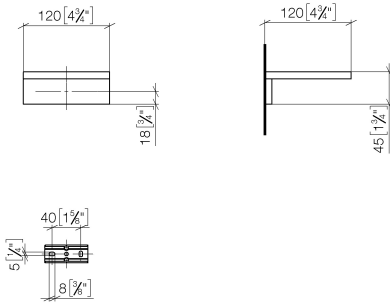

Soap dish wall model - Brushed Dark Platinum

MEM

83 410 780

- width 120mm
- height 45 mm
- 120mm projection

Fits: MEM, CYO

	Brushed Dark Platinum	83 410 780-99
	Chrome	83 410 780-00
	Brushed Platinum	83 410 780-06
	Platinum	83 410 780-08
	Dark Chrome	83 410 780-19
	Brushed Durabross (23kt Gold)	83 410 780-28
	Brushed Champagne (22kt Gold)	83 410 780-46
	Champagne (22kt Gold)	83 410 780-47

Soap dish wall model - Brushed Dark Platinum

MEM

83 410 780

mm [inches]

83 410 780

Parts for other
finishes can be found
here: [Chrome](#)

Soap dish wall model - Brushed Dark Platinum

MEM