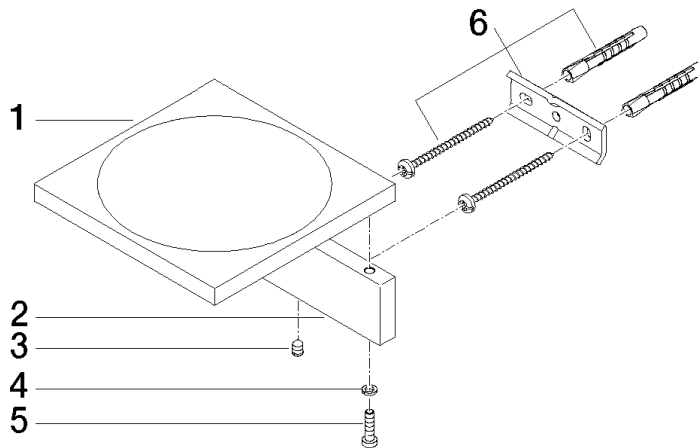

Soap dish wall model - Brushed Dark Platinum

MEM

83 410 780

- width 120mm
- height 45 mm
- 120mm projection

Fits: MEM, CYO

	Brushed Dark Platinum	83 410 780-99
	Chrome	83 410 780-00
	Brushed Platinum	83 410 780-06
	Platinum	83 410 780-08
	Dark Chrome	83 410 780-19
	Brushed Durabross (23kt Gold)	83 410 780-28
	Brushed Champagne (22kt Gold)	83 410 780-46
	Champagne (22kt Gold)	83 410 780-47

Soap dish wall model - Brushed Dark Platinum

MEM

83 410 780

mm [inches]

83 410 780

Parts for other
finishes can be found
here: [Chrome](#)

Soap dish wall model - Brushed Dark Platinum

MEM