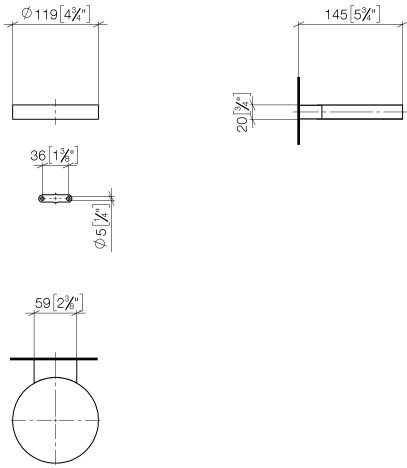

Soap dish wall model - Chrome

MADISON

83 410 979

- width 120mm
- height 20 mm
- 145mm projection

Fits: MADISON, MEM, TARA, CL.1, LISSÉ,
VAIA, META, CYO

	Chrome	83 410 979-00
	Brushed Platinum	83 410 979-06
	Platinum	83 410 979-08
	Durabress (23kt Gold)	83 410 979-09
	Dark Chrome	83 410 979-19
	Light Gold	83 410 979-26
	Brushed Light Gold	83 410 979-27
	Brushed Durabress (23kt Gold)	83 410 979-28
	Matte Black	83 410 979-33
	Brushed Bronze	83 410 979-42
	Brushed Champagne (22kt Gold)	83 410 979-46
	Champagne (22kt Gold)	83 410 979-47
	Brushed Chrome	83 410 979-93
	Brushed Dark Platinum	83 410 979-99

83 410 979

mm [inches]

83 410 979

Parts for other finishes can be found here: Brushed Platinum

Spare parts list

No.	Item Number	Name	Quantity used	Delivery time
1	08 17 97 570-00	dish	1	10
2	09 31 11 002 90	pin	1	2
3	08 17 30 502-00	holder	1	10
4	09 30 30 080 90	screw	2	2
5	05 30 31 025 00 90	fixing set	1	2
6	09 17 20 030 90	holder	1	2