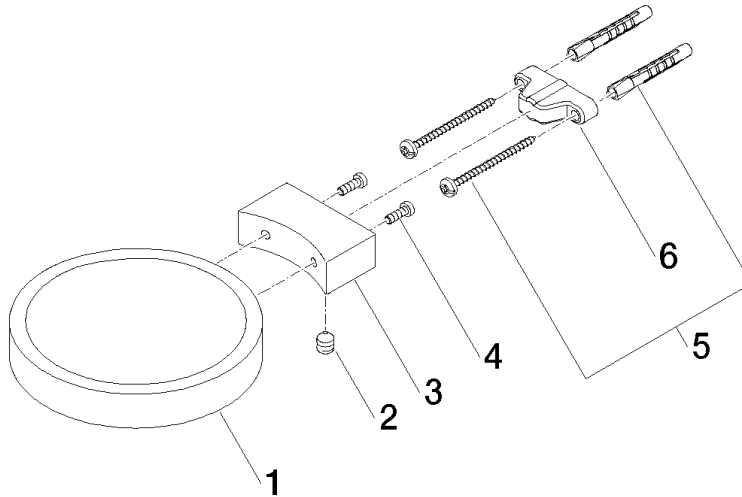

Soap dish wall model - Brushed Platinum

MADISON

83 410 979

- width 120mm
- height 20 mm
- 145mm projection

Fits: MADISON, MEM, TARA, CL.1, LISSÉ,
VAIA, META, CYO

	Brushed Platinum	83 410 979-06
	Chrome	83 410 979-00
	Platinum	83 410 979-08
	Durabress (23kt Gold)	83 410 979-09
	Dark Chrome	83 410 979-19
	Light Gold	83 410 979-26
	Brushed Light Gold	83 410 979-27
	Brushed Durabress (23kt Gold)	83 410 979-28
	Matte Black	83 410 979-33
	Brushed Bronze	83 410 979-42
	Brushed Champagne (22kt Gold)	83 410 979-46
	Champagne (22kt Gold)	83 410 979-47
	Brushed Chrome	83 410 979-93
	Brushed Dark Platinum	83 410 979-99

83 410 979

mm [inches]

83 410 979

Parts for other finishes can be found here: [Chrome](#)

Spare parts list

No.	Item Number	Name	Quantity used	Delivery time
1	08 17 97 570-06	dish	1	10
2	09 31 11 002 90	pin	1	2
3	08 17 30 502-06	holder	1	10
4	09 30 30 080 90	screw	2	2
5	05 30 31 025 00 90	fixing set	1	2
6	09 17 20 030 90	holder	1	2