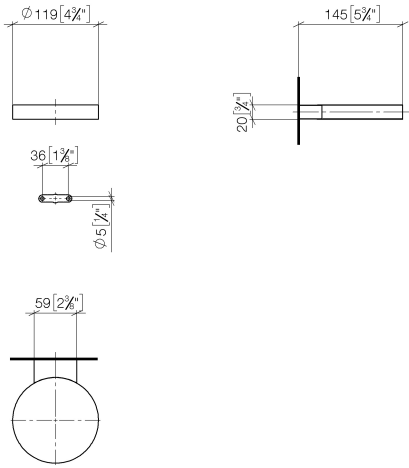

Soap dish wall model - Brushed Platinum

MADISON

83 410 979

- width 120mm
- height 20 mm
- 145mm projection

Fits: MADISON, MEM, TARA, CL.1, LISSÉ,
VAIA, META, CYO

	Brushed Platinum	83 410 979-06
	Chrome	83 410 979-00
	Platinum	83 410 979-08
	Durabress (23kt Gold)	83 410 979-09
	Dark Chrome	83 410 979-19
	Light Gold	83 410 979-26
	Brushed Light Gold	83 410 979-27
	Brushed Durabress (23kt Gold)	83 410 979-28
	Matte Black	83 410 979-33
	Brushed Bronze	83 410 979-42
	Brushed Champagne (22kt Gold)	83 410 979-46
	Champagne (22kt Gold)	83 410 979-47
	Brushed Chrome	83 410 979-93
	Brushed Dark Platinum	83 410 979-99

83 410 979

mm [inches]

83 410 979

Parts for other finishes can be found here: [Chrome](#)

Spare parts list

No.	Item Number	Name	Quantity used	Delivery time
1	08 17 97 570-06	dish	1	10
2	09 31 11 002 90	pin	1	2
3	08 17 30 502-06	holder	1	10
4	09 30 30 080 90	screw	2	2
5	05 30 31 025 00 90	fixing set	1	2
6	09 17 20 030 90	holder	1	2