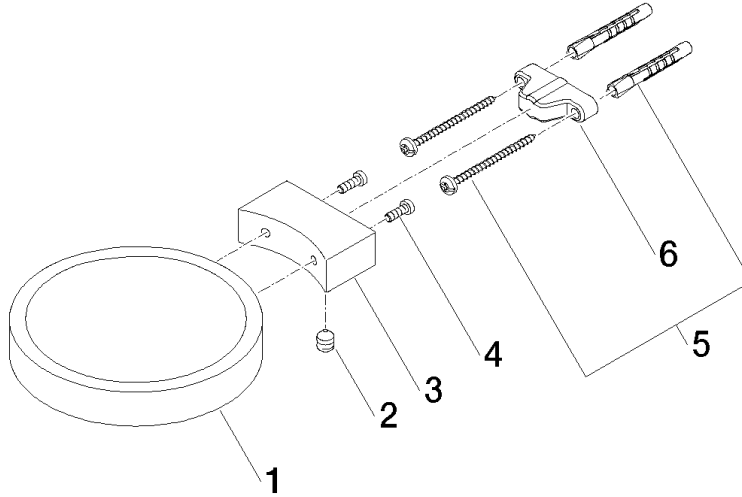

Soap dish wall model - Platinum

MADISON

83 410 979

- width 120mm
- height 20 mm
- 145mm projection

Fits: MADISON, MEM, TARA, CL.1, LISSÉ,  
VAIA, META, CYO

	Platinum	83 410 979-08
	Chrome	83 410 979-00
	Brushed Platinum	83 410 979-06
	Durabronze (23kt Gold)	83 410 979-09
	Dark Chrome	83 410 979-19
	Light Gold	83 410 979-26
	Brushed Light Gold	83 410 979-27
	Brushed Durabronze (23kt Gold)	83 410 979-28
	Matte Black	83 410 979-33
	Brushed Bronze	83 410 979-42
	Brushed Champagne (22kt Gold)	83 410 979-46
	Champagne (22kt Gold)	83 410 979-47
	Brushed Chrome	83 410 979-93
	Brushed Dark Platinum	83 410 979-99

83 410 979

mm [inches]

83 410 979

Parts for other finishes can be found here: [Chrome](#)

### Spare parts list

No.	Item Number	Name	Quantity used	Delivery time
1	08 17 97 570-08	dish	1	40
2	09 31 11 002 90	pin	1	2
3	08 17 30 502-08	holder	1	40
4	09 30 30 080 90	screw	2	2
5	05 30 31 025 00 90	fixing set	1	2
6	09 17 20 030 90	holder	1	2