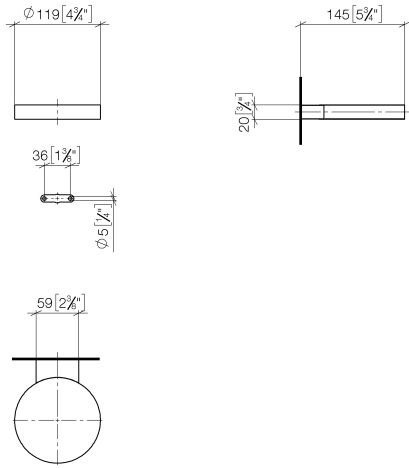

Soap dish wall model - Platinum

MADISON

83 410 979

- width 120mm
- height 20 mm
- 145mm projection

Fits: MADISON, MEM, TARA, CL.1, LISSÉ,  
VAIA, META, CYO

	Platinum	83 410 979-08
	Chrome	83 410 979-00
	Brushed Platinum	83 410 979-06
	Durabronze (23kt Gold)	83 410 979-09
	Dark Chrome	83 410 979-19
	Light Gold	83 410 979-26
	Brushed Light Gold	83 410 979-27
	Brushed Durabronze (23kt Gold)	83 410 979-28
	Matte Black	83 410 979-33
	Brushed Bronze	83 410 979-42
	Brushed Champagne (22kt Gold)	83 410 979-46
	Champagne (22kt Gold)	83 410 979-47
	Brushed Chrome	83 410 979-93
	Brushed Dark Platinum	83 410 979-99

83 410 979

mm [inches]

83 410 979

Parts for other finishes can be found here: [Chrome](#)

### Spare parts list

No.	Item Number	Name	Quantity used	Delivery time
1	08 17 97 570-08	dish	1	40
2	09 31 11 002 90	pin	1	2
3	08 17 30 502-08	holder	1	40
4	09 30 30 080 90	screw	2	2
5	05 30 31 025 00 90	fixing set	1	2
6	09 17 20 030 90	holder	1	2