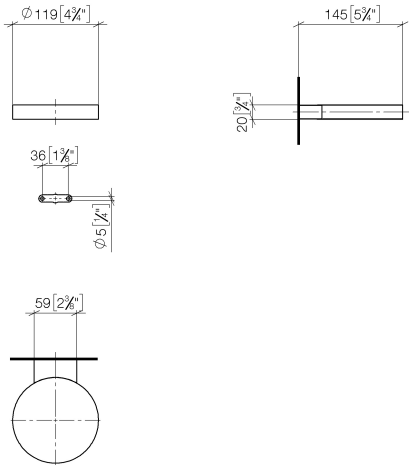

Soap dish wall model - Durabronss (23kt Gold)

MADISON

83 410 979

- width 120mm
- height 20 mm
- 145mm projection

Fits: MADISON, MEM, TARA, CL.1, LISSÉ,  
VAIA, META, CYO

|   |                                |               |
|---|--------------------------------|---------------|
|    | Durabronss (23kt Gold)         | 83 410 979-09 |
|    | Chrome                         | 83 410 979-00 |
|    | Brushed Platinum               | 83 410 979-06 |
|    | Platinum                       | 83 410 979-08 |
|    | Dark Chrome                    | 83 410 979-19 |
|    | Light Gold                     | 83 410 979-26 |
|    | Brushed Light Gold             | 83 410 979-27 |
|    | Brushed Durabronss (23kt Gold) | 83 410 979-28 |
|    | Matte Black                    | 83 410 979-33 |
|  | Brushed Bronze                 | 83 410 979-42 |
|  | Brushed Champagne (22kt Gold)  | 83 410 979-46 |
|  | Champagne (22kt Gold)          | 83 410 979-47 |
|  | Brushed Chrome                 | 83 410 979-93 |
|  | Brushed Dark Platinum          | 83 410 979-99 |

83 410 979

mm [inches]

83 410 979

Parts for other finishes can be found here: [Chrome](#)

### Spare parts list

| No. | Item Number        | Name       | Quantity used | Delivery time |
|-----|--------------------|------------|---------------|---------------|
| 1   | 08 17 97 570-09    | dish       | 1             | 40            |
| 2   | 09 31 11 002 90    | pin        | 1             | 2             |
| 3   | 08 17 30 502-09    | holder     | 1             | 40            |
| 4   | 09 30 30 080 90    | screw      | 2             | 2             |
| 5   | 05 30 31 025 00 90 | fixing set | 1             | 2             |
| 6   | 09 17 20 030 90    | holder     | 1             | 2             |