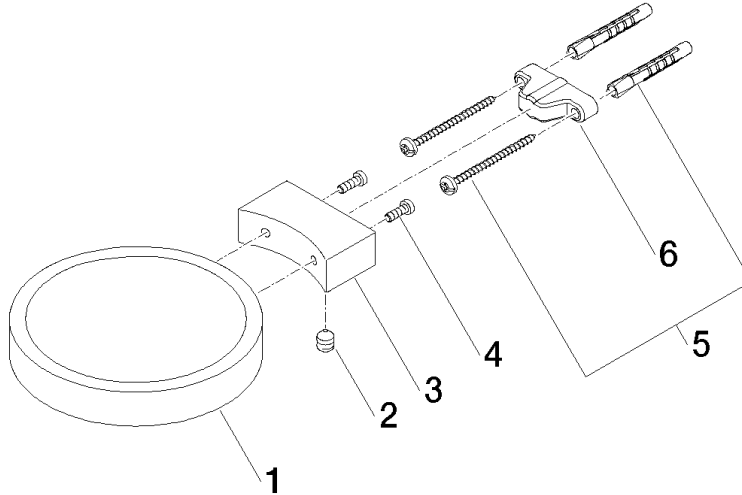

Soap dish wall model - Durabronss (23kt Gold)

MADISON

83 410 979

- width 120mm
- height 20 mm
- 145mm projection

Fits: MADISON, MEM, TARA, CL.1, LISSÉ,  
VAIA, META, CYO

|   |                                |               |
|---|--------------------------------|---------------|
|    | Durabronss (23kt Gold)         | 83 410 979-09 |
|    | Chrome                         | 83 410 979-00 |
|    | Brushed Platinum               | 83 410 979-06 |
|    | Platinum                       | 83 410 979-08 |
|    | Dark Chrome                    | 83 410 979-19 |
|    | Light Gold                     | 83 410 979-26 |
|    | Brushed Light Gold             | 83 410 979-27 |
|    | Brushed Durabronss (23kt Gold) | 83 410 979-28 |
|    | Matte Black                    | 83 410 979-33 |
|  | Brushed Bronze                 | 83 410 979-42 |
|  | Brushed Champagne (22kt Gold)  | 83 410 979-46 |
|  | Champagne (22kt Gold)          | 83 410 979-47 |
|  | Brushed Chrome                 | 83 410 979-93 |
|  | Brushed Dark Platinum          | 83 410 979-99 |

83 410 979

mm [inches]

83 410 979

Parts for other finishes can be found here: [Chrome](#)

### Spare parts list

| No. | Item Number        | Name       | Quantity used | Delivery time |
|-----|--------------------|------------|---------------|---------------|
| 1   | 08 17 97 570-09    | dish       | 1             | 40            |
| 2   | 09 31 11 002 90    | pin        | 1             | 2             |
| 3   | 08 17 30 502-09    | holder     | 1             | 40            |
| 4   | 09 30 30 080 90    | screw      | 2             | 2             |
| 5   | 05 30 31 025 00 90 | fixing set | 1             | 2             |
| 6   | 09 17 20 030 90    | holder     | 1             | 2             |