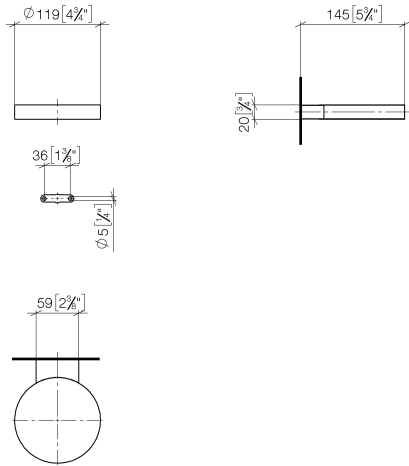

Soap dish wall model - Brushed Light Gold

MADISON

83 410 979

- width 120mm
- height 20 mm
- 145mm projection

Fits: MADISON, MEM, TARA, CL.1, LISSÉ,
VAIA, META, CYO

| | | |
|---|-------------------------------|---------------|
|  | Brushed Light Gold | 83 410 979-27 |
|  | Chrome | 83 410 979-00 |
|  | Brushed Platinum | 83 410 979-06 |
|  | Platinum | 83 410 979-08 |
|  | Durabress (23kt Gold) | 83 410 979-09 |
|  | Dark Chrome | 83 410 979-19 |
|  | Light Gold | 83 410 979-26 |
|  | Brushed Durabress (23kt Gold) | 83 410 979-28 |
|  | Matte Black | 83 410 979-33 |
|  | Brushed Bronze | 83 410 979-42 |
|  | Brushed Champagne (22kt Gold) | 83 410 979-46 |
|  | Champagne (22kt Gold) | 83 410 979-47 |
|  | Brushed Chrome | 83 410 979-93 |
|  | Brushed Dark Platinum | 83 410 979-99 |

83 410 979

mm [inches]

83 410 979

Parts for other finishes can be found here: [Chrome](#)

Spare parts list

| No. | Item Number | Name | Quantity used | Delivery time |
|-----|--------------------|------------|---------------|---------------|
| 1 | 08 17 97 570-27 | dish | 1 | 60 |
| 2 | 09 31 11 002 90 | pin | 1 | 2 |
| 3 | 08 17 30 502-27 | holder | 1 | 60 |
| 4 | 09 30 30 080 90 | screw | 2 | 2 |
| 5 | 05 30 31 025 00 90 | fixing set | 1 | 2 |
| 6 | 09 17 20 030 90 | holder | 1 | 2 |