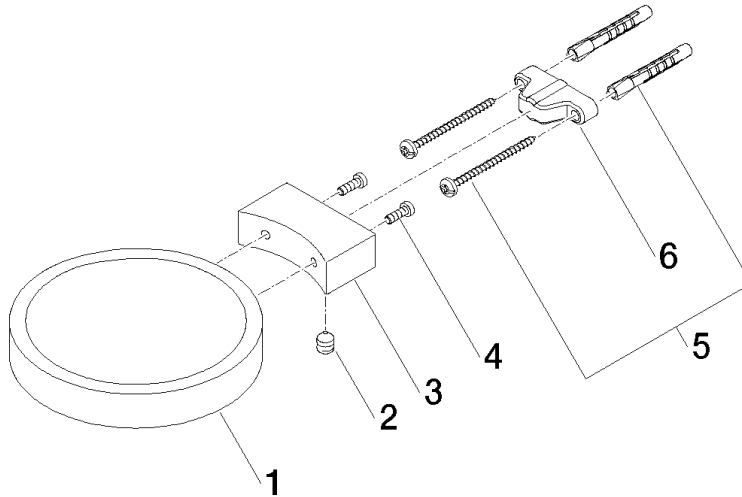

Soap dish wall model - Brushed Light Gold

MADISON

83 410 979

- width 120mm
- height 20 mm
- 145mm projection

Fits: MADISON, MEM, TARA, CL.1, LISSÉ,
VAIA, META, CYO

| | | |
|---|-------------------------------|---------------|
|  | Brushed Light Gold | 83 410 979-27 |
|  | Chrome | 83 410 979-00 |
|  | Brushed Platinum | 83 410 979-06 |
|  | Platinum | 83 410 979-08 |
|  | Durabress (23kt Gold) | 83 410 979-09 |
|  | Dark Chrome | 83 410 979-19 |
|  | Light Gold | 83 410 979-26 |
|  | Brushed Durabress (23kt Gold) | 83 410 979-28 |
|  | Matte Black | 83 410 979-33 |
|  | Brushed Bronze | 83 410 979-42 |
|  | Brushed Champagne (22kt Gold) | 83 410 979-46 |
|  | Champagne (22kt Gold) | 83 410 979-47 |
|  | Brushed Chrome | 83 410 979-93 |
|  | Brushed Dark Platinum | 83 410 979-99 |

83 410 979

mm [inches]

83 410 979

Parts for other finishes can be found here: [Chrome](#)

Spare parts list

| No. | Item Number | Name | Quantity used | Delivery time |
|-----|--------------------|------------|---------------|---------------|
| 1 | 08 17 97 570-27 | dish | 1 | 60 |
| 2 | 09 31 11 002 90 | pin | 1 | 2 |
| 3 | 08 17 30 502-27 | holder | 1 | 60 |
| 4 | 09 30 30 080 90 | screw | 2 | 2 |
| 5 | 05 30 31 025 00 90 | fixing set | 1 | 2 |
| 6 | 09 17 20 030 90 | holder | 1 | 2 |