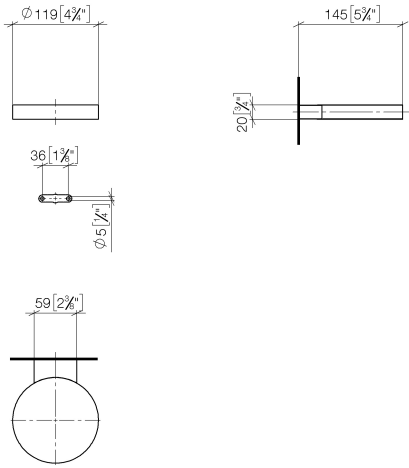

83 410 979

- width 120mm
- height 20 mm
- 145mm projection

Fits: MADISON, MEM, TARA, CL.1, LISSÉ,  
VAIA, META, CYO

	Matte Black	83 410 979-33
	Chrome	83 410 979-00
	Brushed Platinum	83 410 979-06
	Platinum	83 410 979-08
	Durabross (23kt Gold)	83 410 979-09
	Dark Chrome	83 410 979-19
	Light Gold	83 410 979-26
	Brushed Light Gold	83 410 979-27
	Brushed Durabross (23kt Gold)	83 410 979-28
	Brushed Bronze	83 410 979-42
	Brushed Champagne (22kt Gold)	83 410 979-46
	Champagne (22kt Gold)	83 410 979-47
	Brushed Chrome	83 410 979-93
	Brushed Dark Platinum	83 410 979-99

83 410 979

mm [inches]

83 410 979

Parts for other finishes can be found here: [Chrome](#)

### Spare parts list

No.	Item Number	Name	Quantity used	Delivery time
1	08 17 97 570-33	dish	1	30
2	09 31 11 002 90	pin	1	2
3	08 17 30 502-33	holder	1	30
4	09 30 30 080 90	screw	2	2
5	05 30 31 025 00 90	fixing set	1	2
6	09 17 20 030 90	holder	1	2