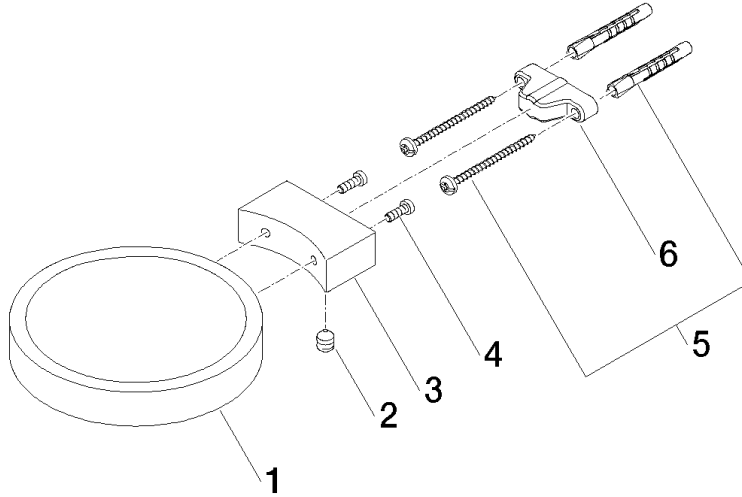

83 410 979

- width 120mm
- height 20 mm
- 145mm projection

Fits: MADISON, MEM, TARA, CL.1, LISSÉ,  
VAIA, META, CYO

	Matte Black	83 410 979-33
	Chrome	83 410 979-00
	Brushed Platinum	83 410 979-06
	Platinum	83 410 979-08
	Durabross (23kt Gold)	83 410 979-09
	Dark Chrome	83 410 979-19
	Light Gold	83 410 979-26
	Brushed Light Gold	83 410 979-27
	Brushed Durabross (23kt Gold)	83 410 979-28
	Brushed Bronze	83 410 979-42
	Brushed Champagne (22kt Gold)	83 410 979-46
	Champagne (22kt Gold)	83 410 979-47
	Brushed Chrome	83 410 979-93
	Brushed Dark Platinum	83 410 979-99

83 410 979

mm [inches]

83 410 979

Parts for other finishes can be found here: [Chrome](#)

### Spare parts list

No.	Item Number	Name	Quantity used	Delivery time
1	08 17 97 570-33	dish	1	30
2	09 31 11 002 90	pin	1	2
3	08 17 30 502-33	holder	1	30
4	09 30 30 080 90	screw	2	2
5	05 30 31 025 00 90	fixing set	1	2
6	09 17 20 030 90	holder	1	2