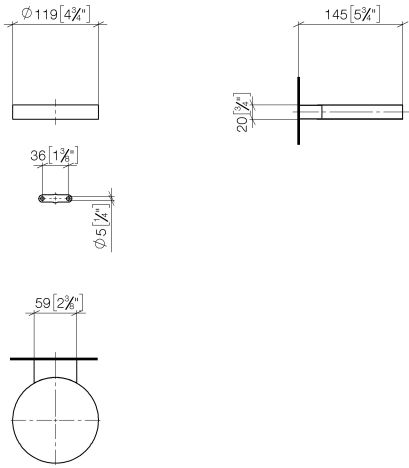

Soap dish wall model - Brushed Bronze

MADISON

83 410 979

- width 120mm
- height 20 mm
- 145mm projection

Fits: MADISON, MEM, TARA, CL.1, LISSÉ,  
VAIA, META, CYO

	Brushed Bronze	83 410 979-42
	Chrome	83 410 979-00
	Brushed Platinum	83 410 979-06
	Platinum	83 410 979-08
	Durabross (23kt Gold)	83 410 979-09
	Dark Chrome	83 410 979-19
	Light Gold	83 410 979-26
	Brushed Light Gold	83 410 979-27
	Brushed Durabross (23kt Gold)	83 410 979-28
	Matte Black	83 410 979-33
	Brushed Champagne (22kt Gold)	83 410 979-46
	Champagne (22kt Gold)	83 410 979-47
	Brushed Chrome	83 410 979-93
	Brushed Dark Platinum	83 410 979-99

83 410 979

mm [inches]

83 410 979

Parts for other finishes can be found here: [Chrome](#)

### Spare parts list

No.	Item Number	Name	Quantity used	Delivery time
1	08 17 97 570-42	dish	1	60
2	09 31 11 002 90	pin	1	2
3	08 17 30 502-42	holder	1	60
4	09 30 30 080 90	screw	2	2
5	05 30 31 025 00 90	fixing set	1	2
6	09 17 20 030 90	holder	1	2