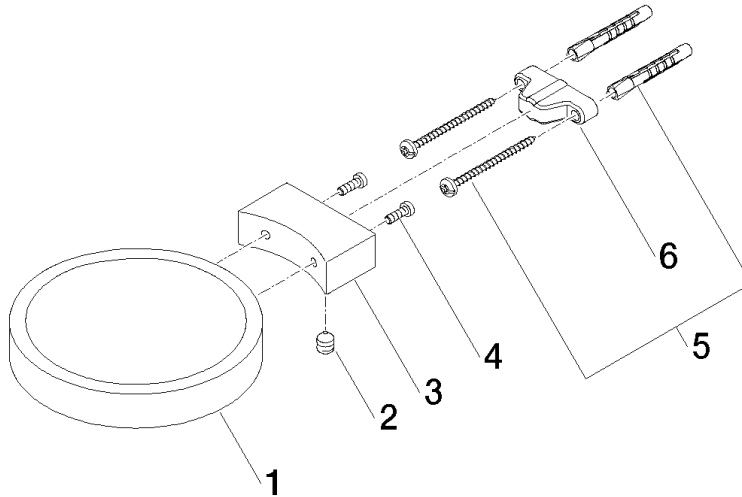

Soap dish wall model - Brushed Bronze

MADISON

83 410 979

- width 120mm
- height 20 mm
- 145mm projection

Fits: MADISON, MEM, TARA, CL.1, LISSÉ,  
VAIA, META, CYO

	Brushed Bronze	83 410 979-42
	Chrome	83 410 979-00
	Brushed Platinum	83 410 979-06
	Platinum	83 410 979-08
	Durabross (23kt Gold)	83 410 979-09
	Dark Chrome	83 410 979-19
	Light Gold	83 410 979-26
	Brushed Light Gold	83 410 979-27
	Brushed Durabross (23kt Gold)	83 410 979-28
	Matte Black	83 410 979-33
	Brushed Champagne (22kt Gold)	83 410 979-46
	Champagne (22kt Gold)	83 410 979-47
	Brushed Chrome	83 410 979-93
	Brushed Dark Platinum	83 410 979-99

83 410 979

mm [inches]

83 410 979

Parts for other finishes can be found here: [Chrome](#)

### Spare parts list

No.	Item Number	Name	Quantity used	Delivery time
1	08 17 97 570-42	dish	1	60
2	09 31 11 002 90	pin	1	2
3	08 17 30 502-42	holder	1	60
4	09 30 30 080 90	screw	2	2
5	05 30 31 025 00 90	fixing set	1	2
6	09 17 20 030 90	holder	1	2