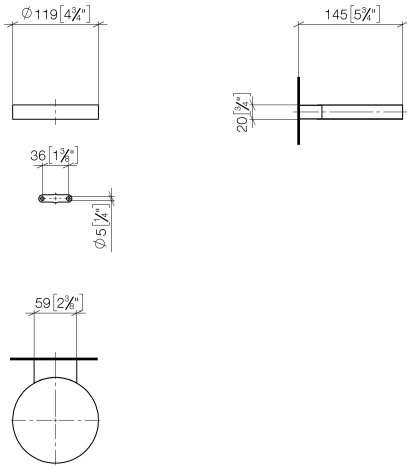

Soap dish wall model - Brushed Champagne (22kt Gold)

MADISON

83 410 979

- width 120mm
- height 20 mm
- 145mm projection

Fits: MADISON, MEM, TARA, CL.1, LISSÉ,
VAIA, META, CYO

| | | |
|---|-------------------------------|---------------|
|  | Brushed Champagne (22kt Gold) | 83 410 979-46 |
|  | Chrome | 83 410 979-00 |
|  | Brushed Platinum | 83 410 979-06 |
|  | Platinum | 83 410 979-08 |
|  | Durabross (23kt Gold) | 83 410 979-09 |
|  | Dark Chrome | 83 410 979-19 |
|  | Light Gold | 83 410 979-26 |
|  | Brushed Light Gold | 83 410 979-27 |
|  | Brushed Durabross (23kt Gold) | 83 410 979-28 |
|  | Matte Black | 83 410 979-33 |
|  | Brushed Bronze | 83 410 979-42 |
|  | Champagne (22kt Gold) | 83 410 979-47 |
|  | Brushed Chrome | 83 410 979-93 |
|  | Brushed Dark Platinum | 83 410 979-99 |

83 410 979

mm [inches]

83 410 979

Parts for other finishes can be found here: [Chrome](#)

Spare parts list

| No. | Item Number | Name | Quantity used | Delivery time |
|-----|--------------------|------------|---------------|---------------|
| 1 | 08 17 97 570-46 | dish | 1 | 30 |
| 2 | 09 31 11 002 90 | pin | 1 | 2 |
| 3 | 08 17 30 502-46 | holder | 1 | 30 |
| 4 | 09 30 30 080 90 | screw | 2 | 2 |
| 5 | 05 30 31 025 00 90 | fixing set | 1 | 2 |
| 6 | 09 17 20 030 90 | holder | 1 | 2 |