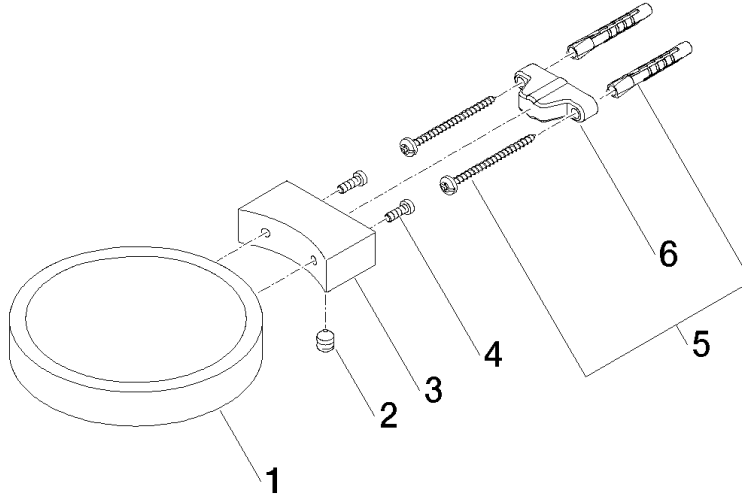

Soap dish wall model - Brushed Champagne (22kt Gold)

MADISON

83 410 979

- width 120mm
- height 20 mm
- 145mm projection

Fits: MADISON, MEM, TARA, CL.1, LISSÉ,
VAIA, META, CYO

| | | |
|---|-------------------------------|---------------|
|  | Brushed Champagne (22kt Gold) | 83 410 979-46 |
|  | Chrome | 83 410 979-00 |
|  | Brushed Platinum | 83 410 979-06 |
|  | Platinum | 83 410 979-08 |
|  | Durabross (23kt Gold) | 83 410 979-09 |
|  | Dark Chrome | 83 410 979-19 |
|  | Light Gold | 83 410 979-26 |
|  | Brushed Light Gold | 83 410 979-27 |
|  | Brushed Durabross (23kt Gold) | 83 410 979-28 |
|  | Matte Black | 83 410 979-33 |
|  | Brushed Bronze | 83 410 979-42 |
|  | Champagne (22kt Gold) | 83 410 979-47 |
|  | Brushed Chrome | 83 410 979-93 |
|  | Brushed Dark Platinum | 83 410 979-99 |

83 410 979

mm [inches]

83 410 979

Parts for other finishes can be found here: [Chrome](#)

Spare parts list

| No. | Item Number | Name | Quantity used | Delivery time |
|-----|--------------------|------------|---------------|---------------|
| 1 | 08 17 97 570-46 | dish | 1 | 30 |
| 2 | 09 31 11 002 90 | pin | 1 | 2 |
| 3 | 08 17 30 502-46 | holder | 1 | 30 |
| 4 | 09 30 30 080 90 | screw | 2 | 2 |
| 5 | 05 30 31 025 00 90 | fixing set | 1 | 2 |
| 6 | 09 17 20 030 90 | holder | 1 | 2 |