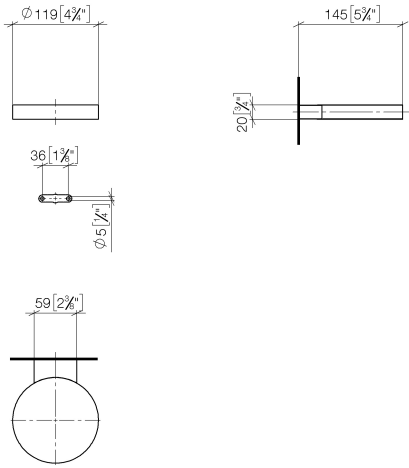

Soap dish wall model - Champagne (22kt Gold)

MADISON

83 410 979

- width 120mm
- height 20 mm
- 145mm projection

Fits: MADISON, MEM, TARA, CL.1, LISSÉ,
VAIA, META, CYO

	Champagne (22kt Gold)	83 410 979-47
	Chrome	83 410 979-00
	Brushed Platinum	83 410 979-06
	Platinum	83 410 979-08
	Durabrass (23kt Gold)	83 410 979-09
	Dark Chrome	83 410 979-19
	Light Gold	83 410 979-26
	Brushed Light Gold	83 410 979-27
	Brushed Durabrass (23kt Gold)	83 410 979-28
	Matte Black	83 410 979-33
	Brushed Bronze	83 410 979-42
	Brushed Champagne (22kt Gold)	83 410 979-46
	Brushed Chrome	83 410 979-93
	Brushed Dark Platinum	83 410 979-99

83 410 979

mm [inches]

83 410 979

Parts for other finishes can be found here: [Chrome](#)

Spare parts list

No.	Item Number	Name	Quantity used	Delivery time
1	08 17 97 570-47	dish	1	30
2	09 31 11 002 90	pin	1	2
3	08 17 30 502-47	holder	1	30
4	09 30 30 080 90	screw	2	2
5	05 30 31 025 00 90	fixing set	1	2
6	09 17 20 030 90	holder	1	2