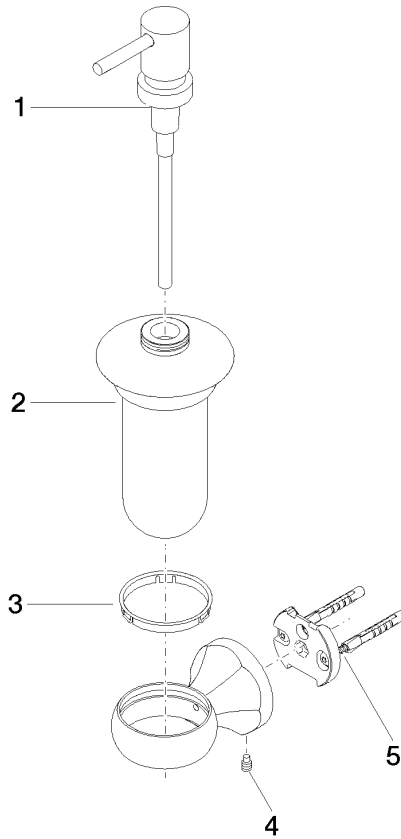

83 435 361

- bottle made of opal glass
- width 85mm
- height 200 mm
- 250 ml bottle
- 121mm projection

	Chrome	83 435 361-00
	Brushed Platinum	83 435 361-06
	Platinum	83 435 361-08
	Durabass (23kt Gold)	83 435 361-09
	Brushed Durabass (23kt Gold)	83 435 361-28
	Brushed Dark Platinum	83 435 361-99

83 435 361

mm [inches]

83 435 361

Parts for other finishes can be found here: Brushed Platinum

Spare parts list

No.	Item Number	Name	Quantity used	Delivery time
1	90 10 10 535 01-00	dispenser	1	10
2	90 90 04 001 00 83	glass	1	2
3	08 28 10 500 91	ring	1	2
4	04 31 11 140 00 90	pin	1	2
5	05 17 97 507 00 90	fixing set	1	2