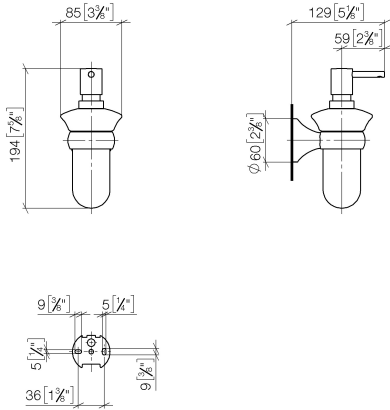

83 435 361

- bottle made of opal glass
- width 85mm
- height 200 mm
- 250 ml bottle
- 121mm projection

	Chrome	83 435 361-00
	Brushed Platinum	83 435 361-06
	Platinum	83 435 361-08
	Durabass (23kt Gold)	83 435 361-09
	Brushed Durabass (23kt Gold)	83 435 361-28
	Brushed Dark Platinum	83 435 361-99

83 435 361

mm [inches]

83 435 361

Parts for other finishes can be found here: Brushed Platinum

Spare parts list

No.	Item Number	Name	Quantity used	Delivery time
1	90 10 10 535 01-00	dispenser	1	10
2	90 90 04 001 00 83	glass	1	2
3	08 28 10 500 91	ring	1	2
4	04 31 11 140 00 90	pin	1	2
5	05 17 97 507 00 90	fixing set	1	2