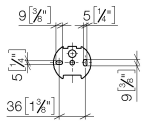

83 435 361

- bottle made of opal glass
- width 85mm
- height 200 mm
- 250 ml bottle
- 121mm projection

	Brushed Platinum	83 435 361-06
	Chrome	83 435 361-00
	Platinum	83 435 361-08
	Durabass (23kt Gold)	83 435 361-09
	Brushed Durabass (23kt Gold)	83 435 361-28
	Brushed Dark Platinum	83 435 361-99

83 435 361

mm [inches]

83 435 361

Parts for other finishes can be found here: [Chrome](#)

### Spare parts list

No.	Item Number	Name	Quantity used	Delivery time
1	90 10 10 535 01-06	dispenser	1	10
2	90 90 04 001 00 83	glass	1	2
3	08 28 10 500 91	ring	1	2
4	04 31 11 140 00 90	pin	1	2
5	05 17 97 507 00 90	fixing set	1	2