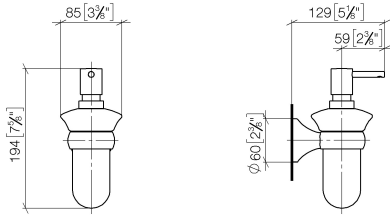

83 435 361

- bottle made of opal glass
- width 85mm
- height 200 mm
- 250 ml bottle
- 121mm projection

	Brushed Platinum	83 435 361-06
	Chrome	83 435 361-00
	Platinum	83 435 361-08
	Durabass (23kt Gold)	83 435 361-09
	Brushed Durabass (23kt Gold)	83 435 361-28
	Brushed Dark Platinum	83 435 361-99

83 435 361

mm [inches]

83 435 361

Parts for other finishes can be found here: [Chrome](#)

### Spare parts list

No.	Item Number	Name	Quantity used	Delivery time
1	90 10 10 535 01-06	dispenser	1	10
2	90 90 04 001 00 83	glass	1	2
3	08 28 10 500 91	ring	1	2
4	04 31 11 140 00 90	pin	1	2
5	05 17 97 507 00 90	fixing set	1	2