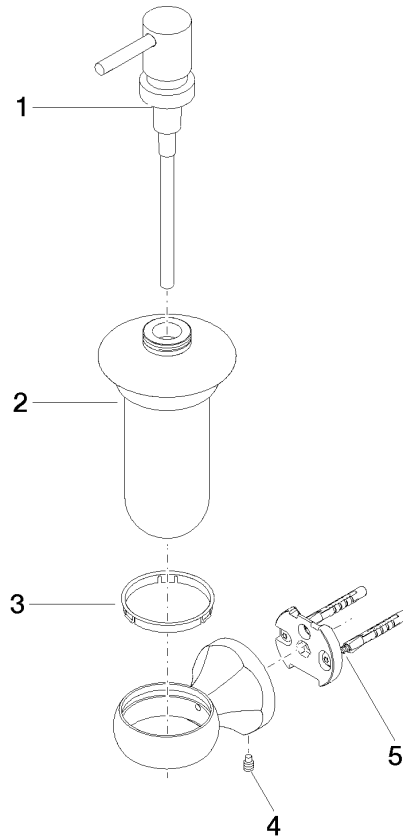

83 435 361

- bottle made of opal glass
- width 85mm
- height 200 mm
- 250 ml bottle
- 121mm projection

	Brushed Platinum	83 435 361-06
	Chrome	83 435 361-00
	Platinum	83 435 361-08
	Durabass (23kt Gold)	83 435 361-09
	Brushed Durabass (23kt Gold)	83 435 361-28
	Brushed Dark Platinum	83 435 361-99

83 435 361

mm [inches]

83 435 361

Parts for other finishes can be found here: [Chrome](#)

### Spare parts list

No.	Item Number	Name	Quantity used	Delivery time
1	90 10 10 535 01-06	dispenser	1	10
2	90 90 04 001 00 83	glass	1	2
3	08 28 10 500 91	ring	1	2
4	04 31 11 140 00 90	pin	1	2
5	05 17 97 507 00 90	fixing set	1	2