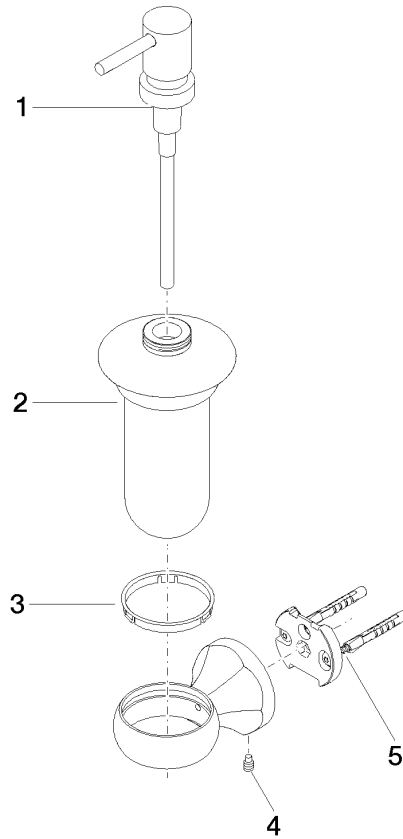

83 435 361

- bottle made of opal glass
- width 85mm
- height 200 mm
- 250 ml bottle
- 121mm projection

| | | |
|---|------------------------------|---------------|
|  | Platinum | 83 435 361-08 |
|  | Chrome | 83 435 361-00 |
|  | Brushed Platinum | 83 435 361-06 |
|  | Durabass (23kt Gold) | 83 435 361-09 |
|  | Brushed Durabass (23kt Gold) | 83 435 361-28 |
|  | Brushed Dark Platinum | 83 435 361-99 |

83 435 361

mm [inches]

83 435 361

Parts for other finishes can be found here: [Chrome](#)

Spare parts list

| No. | Item Number | Name | Quantity used | Delivery time |
|-----|--------------------|------------|---------------|---------------|
| 1 | 90 10 10 535 01-08 | dispenser | 1 | 40 |
| 2 | 90 90 04 001 00 83 | glass | 1 | 2 |
| 3 | 08 28 10 500 91 | ring | 1 | 2 |
| 4 | 04 31 11 140 00 90 | pin | 1 | 2 |
| 5 | 05 17 97 507 00 90 | fixing set | 1 | 2 |