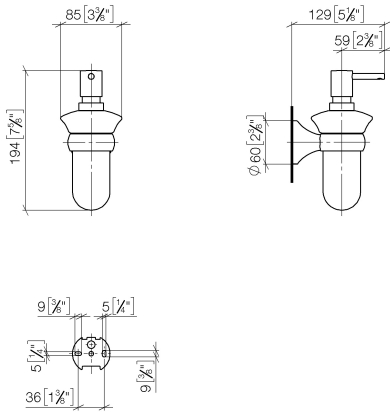

83 435 361

- bottle made of opal glass
- width 85mm
- height 200 mm
- 250 ml bottle
- 121mm projection

| | | |
|---|------------------------------|---------------|
|  | Platinum | 83 435 361-08 |
|  | Chrome | 83 435 361-00 |
|  | Brushed Platinum | 83 435 361-06 |
|  | Durabass (23kt Gold) | 83 435 361-09 |
|  | Brushed Durabass (23kt Gold) | 83 435 361-28 |
|  | Brushed Dark Platinum | 83 435 361-99 |

83 435 361

mm [inches]

83 435 361

Parts for other finishes can be found here: [Chrome](#)

Spare parts list

| No. | Item Number | Name | Quantity used | Delivery time |
|-----|--------------------|------------|---------------|---------------|
| 1 | 90 10 10 535 01-08 | dispenser | 1 | 40 |
| 2 | 90 90 04 001 00 83 | glass | 1 | 2 |
| 3 | 08 28 10 500 91 | ring | 1 | 2 |
| 4 | 04 31 11 140 00 90 | pin | 1 | 2 |
| 5 | 05 17 97 507 00 90 | fixing set | 1 | 2 |