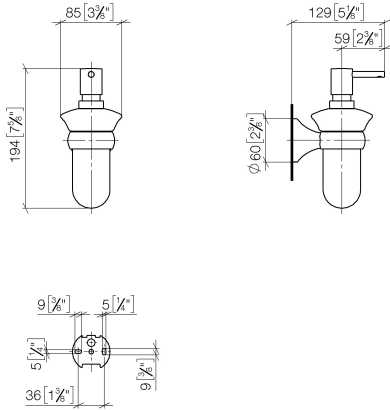

83 435 361

- bottle made of opal glass
- width 85mm
- height 200 mm
- 250 ml bottle
- 121mm projection

	Durabronz (23kt Gold)	83 435 361-09
	Chrome	83 435 361-00
	Brushed Platinum	83 435 361-06
	Platinum	83 435 361-08
	Brushed Durabronz (23kt Gold)	83 435 361-28
	Brushed Dark Platinum	83 435 361-99

83 435 361

mm [inches]

83 435 361

Parts for other finishes can be found here: [Chrome](#)

Spare parts list

No.	Item Number	Name	Quantity used	Delivery time
1	90 10 10 535 01-09	dispenser	1	40
2	90 90 04 001 00 83	glass	1	2
3	08 28 10 500 91	ring	1	2
4	04 31 11 140 00 90	pin	1	2
5	05 17 97 507 00 90	fixing set	1	2