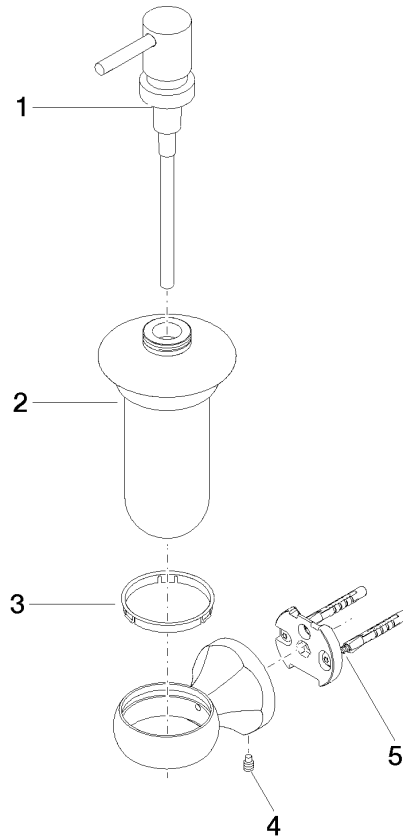

83 435 361

- bottle made of opal glass
- width 85mm
- height 200 mm
- 250 ml bottle
- 121mm projection

	Brushed Durabron (23kt Gold)	83 435 361-28
	Chrome	83 435 361-00
	Brushed Platinum	83 435 361-06
	Platinum	83 435 361-08
	Durabron (23kt Gold)	83 435 361-09
	Brushed Dark Platinum	83 435 361-99

83 435 361

mm [inches]

83 435 361

Parts for other finishes can be found here: [Chrome](#)

### Spare parts list

No.	Item Number	Name	Quantity used	Delivery time
1	90 10 10 535 01-28	dispenser	1	20
2	90 90 04 001 00 83	glass	1	2
3	08 28 10 500 91	ring	1	2
4	04 31 11 140 00 90	pin	1	2
5	05 17 97 507 00 90	fixing set	1	2