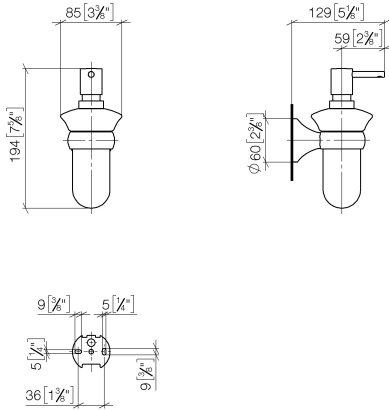

83 435 361

- bottle made of opal glass
- width 85mm
- height 200 mm
- 250 ml bottle
- 121mm projection

	Brushed Durabron (23kt Gold)	83 435 361-28
	Chrome	83 435 361-00
	Brushed Platinum	83 435 361-06
	Platinum	83 435 361-08
	Durabron (23kt Gold)	83 435 361-09
	Brushed Dark Platinum	83 435 361-99

83 435 361

mm [inches]

83 435 361

Parts for other finishes can be found here: [Chrome](#)

### Spare parts list

No.	Item Number	Name	Quantity used	Delivery time
1	90 10 10 535 01-28	dispenser	1	20
2	90 90 04 001 00 83	glass	1	2
3	08 28 10 500 91	ring	1	2
4	04 31 11 140 00 90	pin	1	2
5	05 17 97 507 00 90	fixing set	1	2